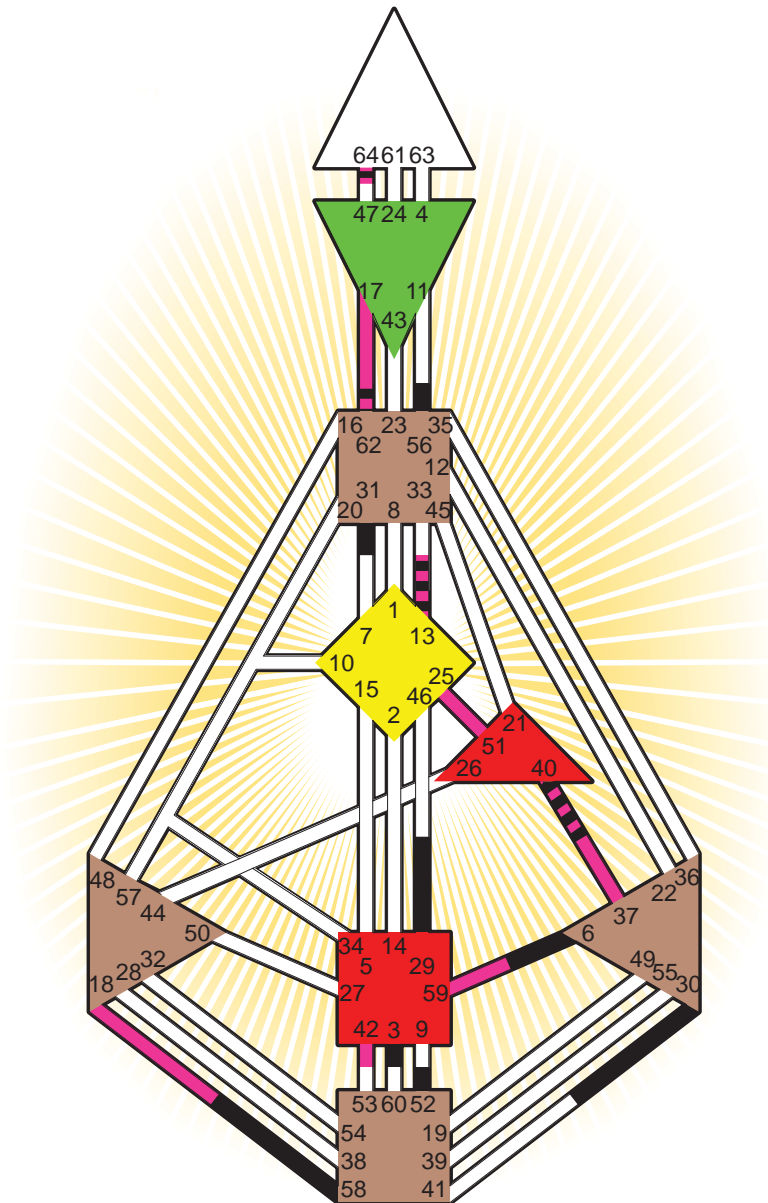

ZEN HUMAN DESIGN

INDIVIDUAL CHART

Claudio Abbado

Personality

Milano, I
26. June 1933
02:00:00 MET
01:00:00 GMT

Design

27. March 1933
02:11:38 GMT

Rodden Rating **AA**

Definition Type

- ☐ No Definition
- ☐ Single Definition
- ☐ Split Definition
- ☒ Triple Split Definition
- ☐ Quadruple Split Definition

Mode

- ☒ To Wait
- ☐ To Do

Defined Centers

- ☒ Throat
- ☐ Head
- ☒ Ji
- ☒ Heart
- ☒ Sacral
- ☒ Root

Awareness

- ☒ Mental (Ajna)
- ☐ Intuitive (Spleen)
- ☐ Emotional (Solar Plexus)

	☉	⊕	☾	♋	♌	♍	♎	♏	♐	♑	♒	♓	
Personality	52.1	58.1	31.6	30.6	29.6	56.3	62.1	6.2	64.6	13.3	3.1	40.3	62.2
Design	17.3	18.3	51.2	37.2	40.2	25.1	25.2	59.3	64.6	13.1	42.2	40.3	62.1