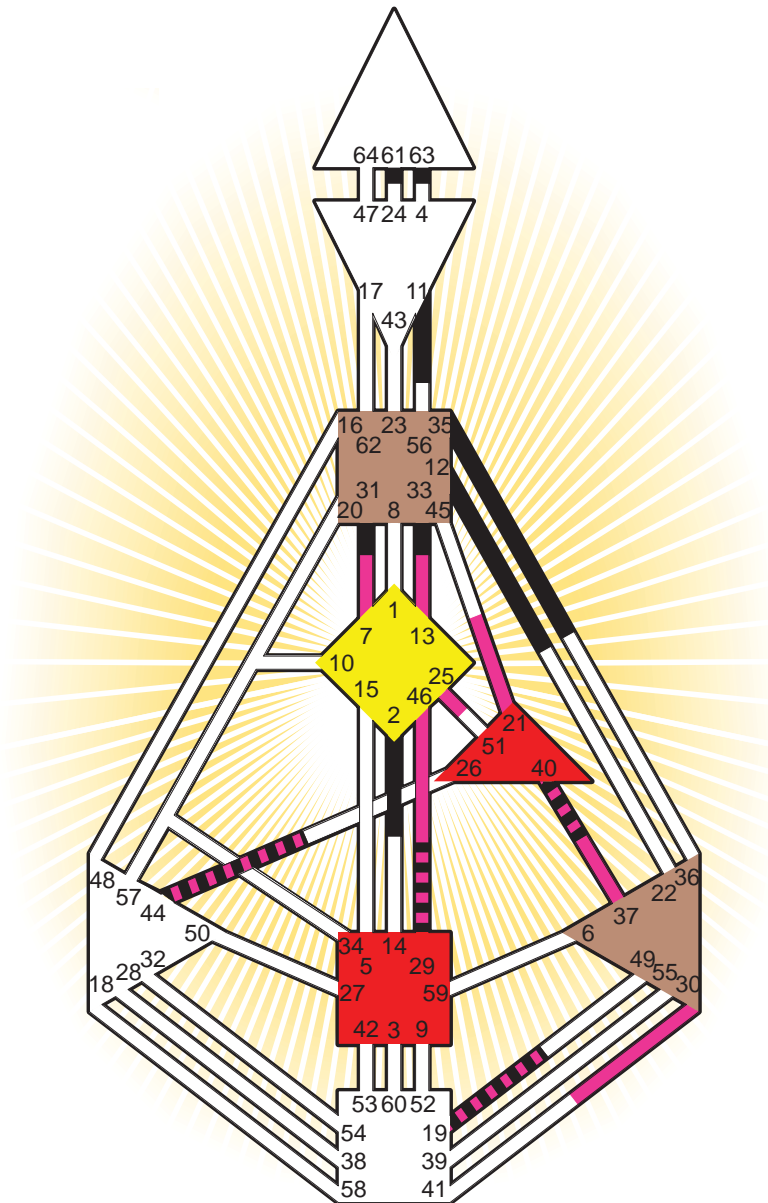

Definition Type

- No Definition
- Single Definition
- Split Definition
- Triple Split Definition
- Quadruple Split Definition

Mode

- To Wait
- To Do

Defined Centers

- Throat
- Head
- Ji
- Heart
- Sacral
- Root

Awareness

- Mental (Ajna)
- Intuitive (Spleen)
- Emotional (Solar Plexus)

	☉	⊕	☾	♋	♌	♍	♎	♏	♐	♑	♒	♓	
Personality	12.6	11.6	61.1	33.2	19.2	35.1	31.2	2.4	63.2	19.4	29.4	44.4	40.3
Design	25.2	46.2	46.1	7.5	13.5	37.3	21.4	37.2	30.5	19.1	29.3	44.6	40.3