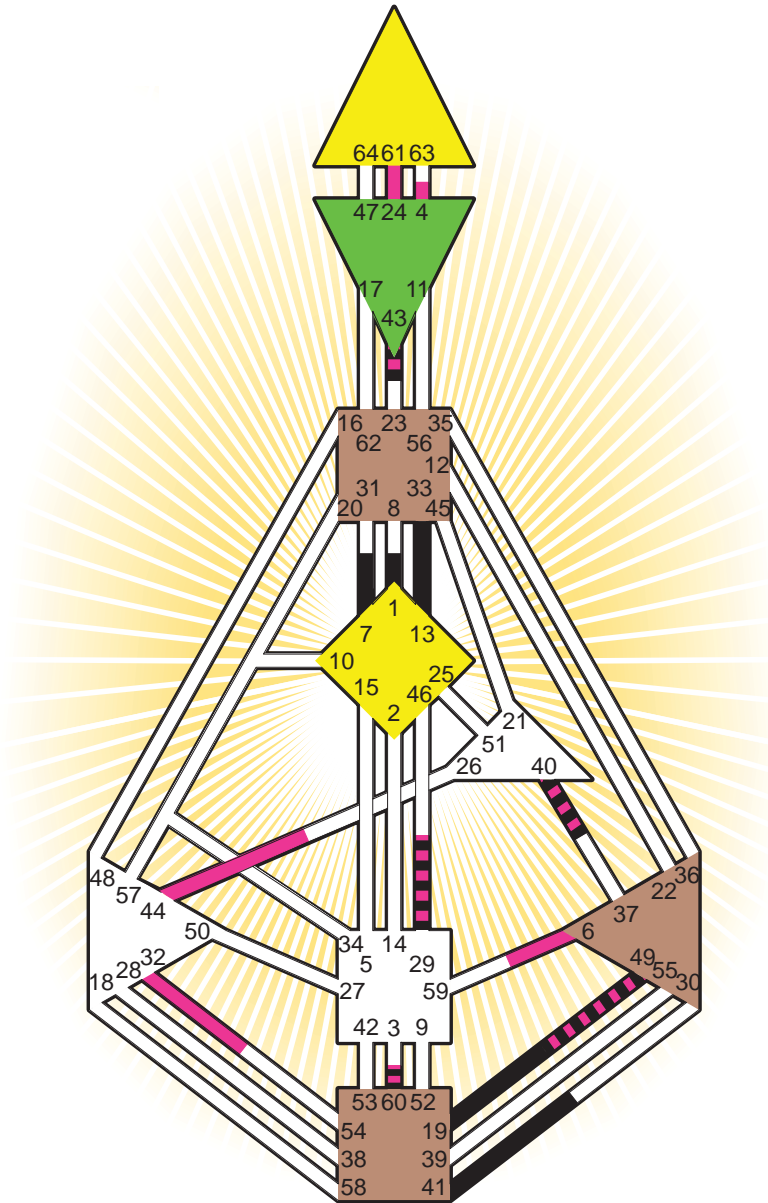

Definition Type

- No Definition
- Single Definition
- Split Definition
- Triple Split Definition
- Quadruple Split Definition

Mode

- To Wait
- To Do

Defined Centers

- Throat
- Head
- Ji
- Heart
- Sacral
- Root

Awareness

- Mental (Ajna)
- Intuitive (Spleen)
- Emotional (Solar Plexus)

	☉	⊕	☾	♈	♉	♊	♋	♌	♍	♎	♏	♐	♑
Personality	<u>19.3</u>	<u>33.3</u>	<u>43.5</u>	<u>7.6</u>	<u>13.6</u>	<u>49.4</u>	<u>19.3</u>	<u>60.2</u>	<u>13.5</u>	<u>41.2</u>	<u>29.6</u>	<u>1.1</u>	<u>40.5</u>
Design	<u>44.5</u>	<u>24.5</u>	<u>6.4</u>	<u>4.6</u>	<u>49.6</u>	<u>32.3</u>	<u>32.1</u>	<u>43.5</u>	<u>60.4</u>	<u>61.4</u>	<u>29.6</u>	<u>44.4</u>	<u>40.5</u>