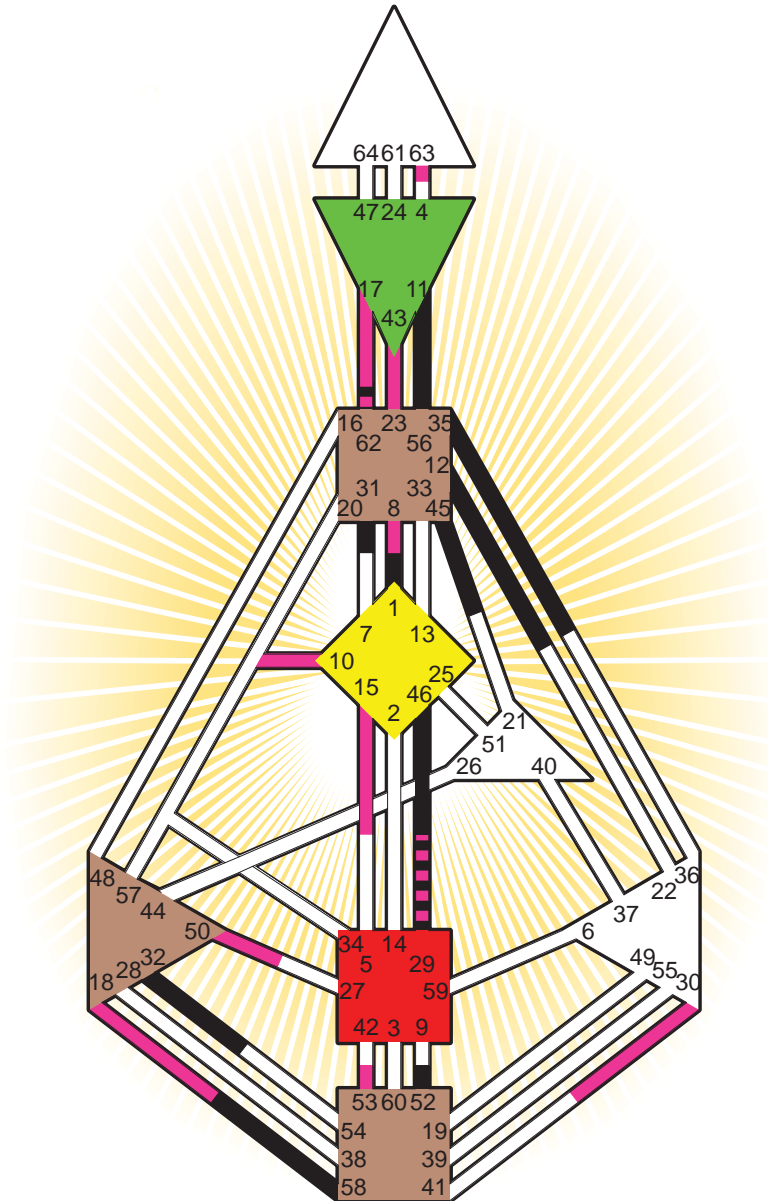

ZEN HUMAN DESIGN

INDIVIDUAL CHART

Isabelle Adjani

Personality

Paris, F
27. June 1955
01:00:00 MET
00:00:00 GMT

Design

28. March 1955
01:06:39 GMT

Rodden Rating **AA**

Definition Type

- No Definition
- Single Definition
- Split Definition
- Triple Split Definition
- Quadruple Split Definition

Mode

- To Wait
- To Do

Defined Centers

- Throat
- Head
- Ji
- Heart
- Sacral
- Root

Awareness

- Mental (Ajna)
- Intuitive (Spleen)
- Emotional (Solar Plexus)

	☉	⊕	☾	♋	♌	♍	♎	♏	♐	♑	♒	♓	
Personality	52.1	58.1	46.6	11.4	12.4	45.4	35.6	62.1	31.1	1.2	56.1	32.6	29.1
Design	17.3	18.3	8.6	10.3	15.3	63.4	30.3	23.2	53.6	43.2	62.4	50.2	29.1