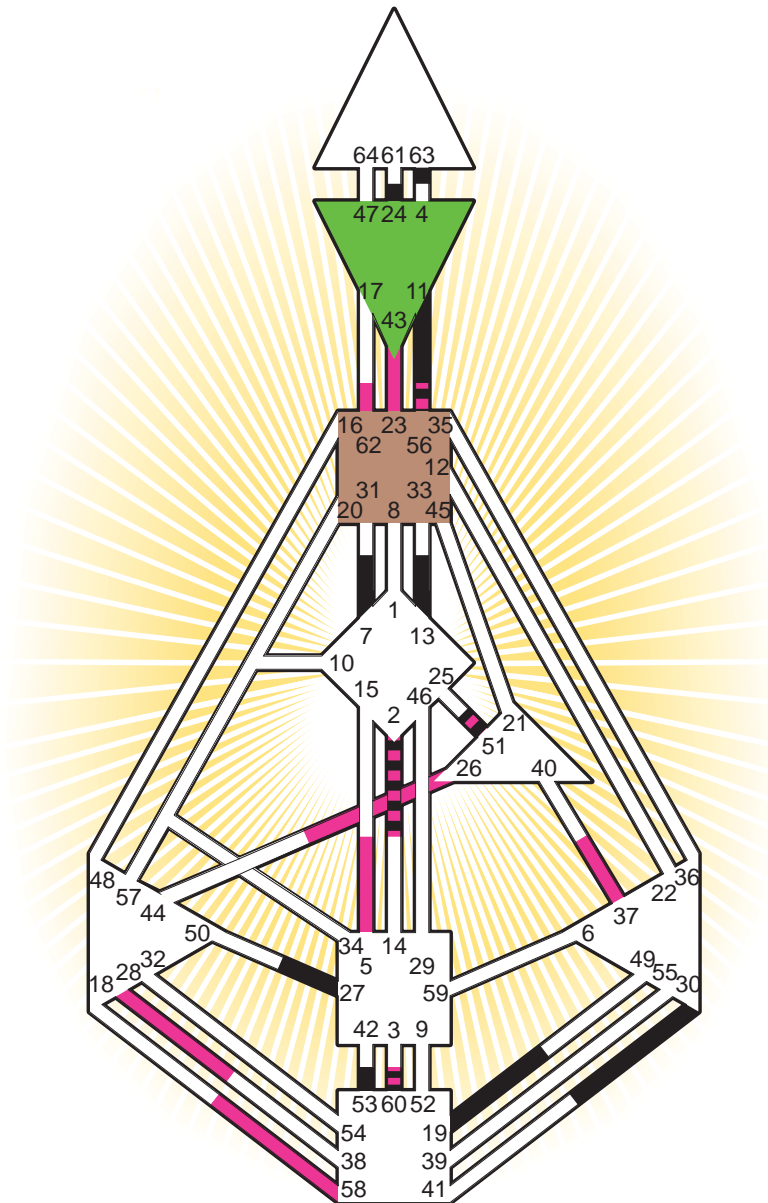

ZEN HUMAN DESIGN

INDIVIDUAL CHART

Alfred Adler

Personality

Vienna, A
 7. February 1870
 14:00:00 LMT
 12:54:32 GMT

Design

12. November 1869
 22:10:07 GMT

Rodden Rating **DD**

Definition Type

- No Definition
- Single Definition
- Split Definition
- Triple Split Definition
- Quadruple Split Definition

Mode

- To Wait
- To Do

Defined Centers

- Throat
- Head
- Ji
- Heart
- Sacral
- Root

Awareness

- Mental (Ajna)
- Intuitive (Spleen)
- Emotional (Solar Plexus)

	☉	☊	☋	♈	♉	♊	♋	♌	♍	♎	♏	♐	♑
Personality	13.6	7.6	27.4	<u>56.2</u>	60.2	19.2	63.2	30.2	24.6	<u>11.4</u>	53.4	51.3	2.3
Design	<u>43.2</u>	<u>23.2</u>	37.6	<u>56.6</u>	60.6	28.3	58.2	26.2	2.3	5.6	62.2	51.3	2.4