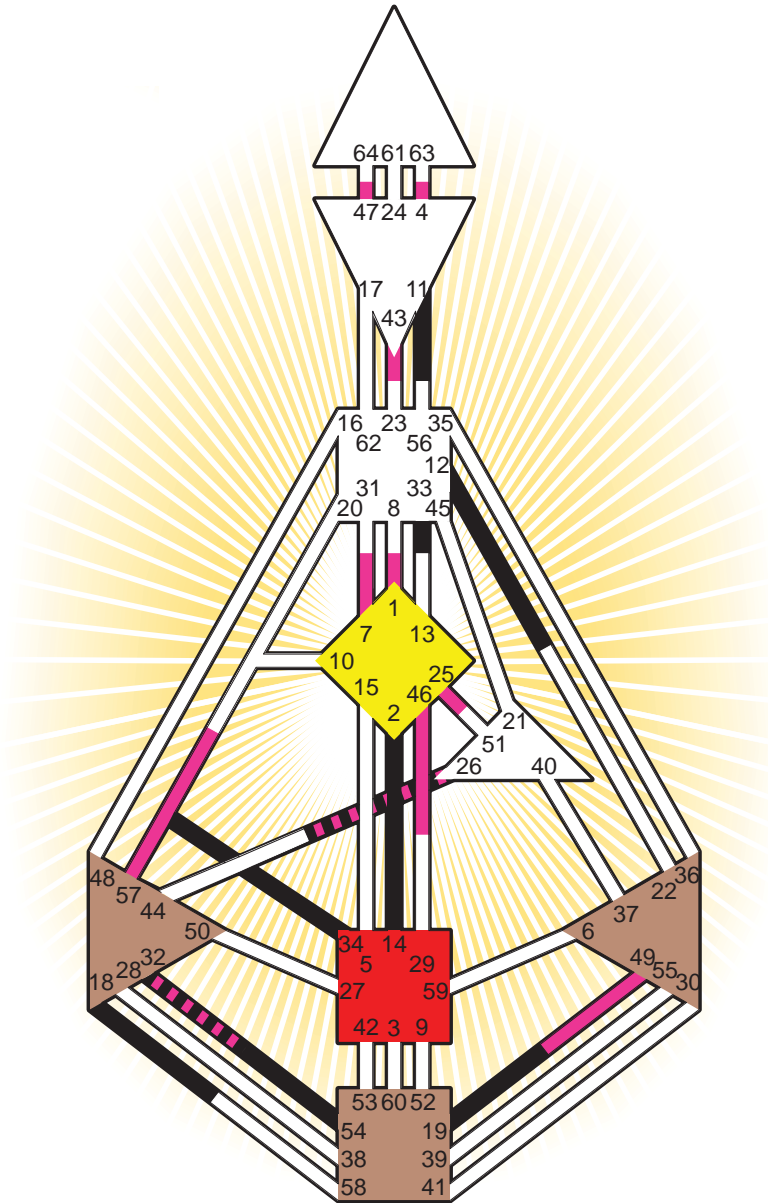

ZEN HUMAN DESIGN

INDIVIDUAL CHART

Christina Aguilera

Personality

Staten Island, NY
 18. December 1980
 10:46:00 EST
 15:46:00 GMT

Design

21. September 1980
 18:04:37 GMT

Rodden Rating **A**

Definition Type

- No Definition
- Single Definition
- Split Definition
- Triple Split Definition
- Quadruple Split Definition

Mode

- To Wait
- To Do

Defined Centers

- Throat
- Head
- Ji
- Heart
- Sacral
- Root

Awareness

- Mental (Ajna)
- Intuitive (Spleen)
- Emotional (Solar Plexus)

	☉	⊕	☾	♋	♌	♍	♎	♏	♐	♑	♒	♓	
Personality	11.5	12.5	<u>2.2</u>	33.5	<u>19.5</u>	26.3	<u>34.1</u>	<u>54.6</u>	18.5	18.6	<u>14.4</u>	26.6	<u>32.4</u>
Design	46.1	25.1	<u>49.2</u>	4.1	<u>49.1</u>	<u>57.4</u>	7.2	1.3	47.6	46.2	43.5	26.4	<u>32.1</u>