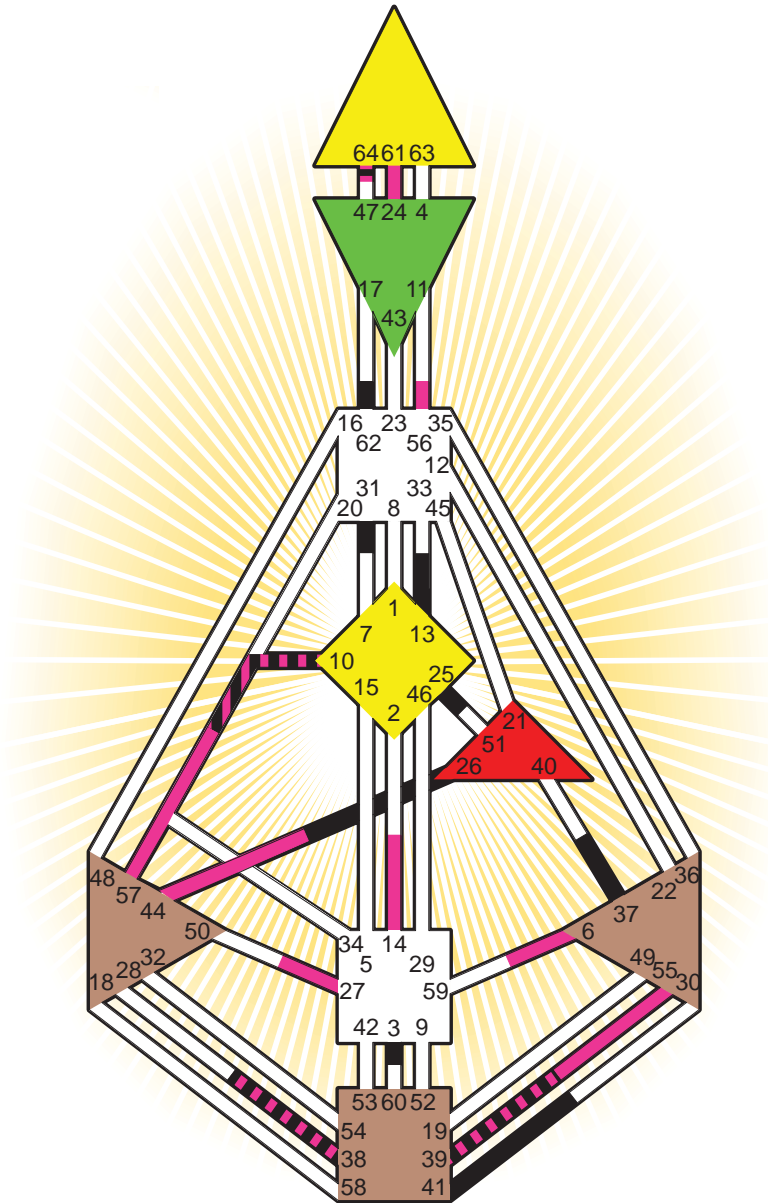

ZEN HUMAN DESIGN

INDIVIDUAL CHART

Alan Alda

Personality

Manhattan, NY
 28. January 1936
 05:07:00 EST
 10:07:00 GMT

Design

2. November 1935
 16:33:56 GMT

Rodden Rating **A**

Definition Type

- No Definition
- Single Definition
- Split Definition
- Triple Split Definition
- Quadruple Split Definition

Mode

- To Wait
- To Do

Defined Centers

- Throat
- Head
- Ji
- Sacral
- Heart
- Root

Awareness

- Mental (Ajna)
- Intuitive (Spleen)
- Emotional (Solar Plexus)

	☉	⊕	☾	♋	♌	♍	♎	♏	♐	♑	♒	♓	
Personality	41.6	31.6	25.6	38.4	39.4	13.2	10.2	37.6	26.1	37.4	3.6	64.6	62.6
Design	44.2	24.2	61.3	38.6	39.6	57.6	6.2	10.6	14.5	55.4	27.2	64.6	56.2