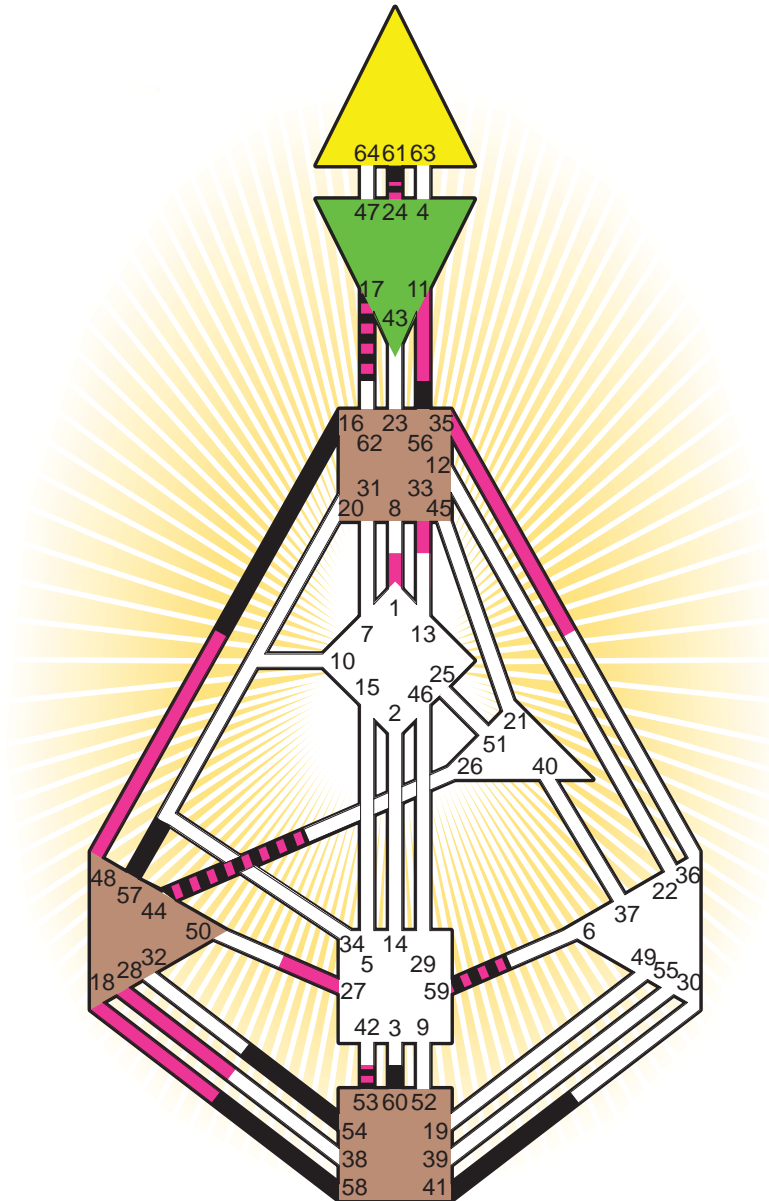

ZEN HUMAN DESIGN

INDIVIDUAL CHART

Buzz Aldrin

Personality

Glen Ridge, NJ
 20. January 1930
 14:17:00 EST
 19:17:00 GMT

Design

25. October 1929
 22:35:06 GMT

Rodden Rating **AA**

Definition Type

- No Definition
- Single Definition
- Split Definition
- Triple Split Definition
- Quadruple Split Definition

Mode

- To Wait
- To Do

Defined Centers

- Throat
- Head
- Ji
- Heart
- Sacral
- Root

Awareness

- Mental (Ajna)
- Intuitive (Spleen)
- Emotional (Solar Plexus)

	☉	⊕	☾	♋	♌	♍	♎	♏	♐	♑	♒	♓	
Personality	60.4	56.4	57.5	24.1	44.1	41.1	61.6	54.2	16.1	58.3	17.5	59.4	53.4
Design	28.1	27.1	33.3	24.5	44.5	48.5	18.4	1.1	35.5	11.5	17.5	59.4	53.5