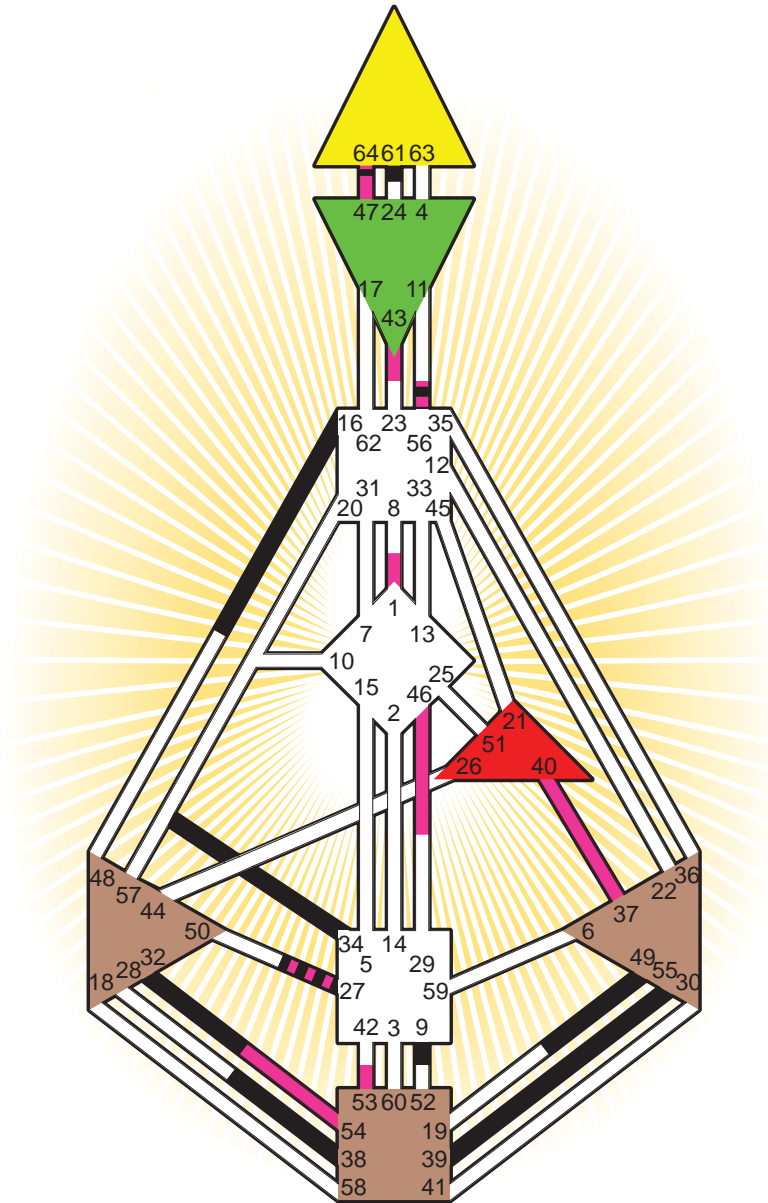

ZEN HUMAN DESIGN

INDIVIDUAL CHART

Woody Allen

Personality

Bronx, NY
 1. December 1935
 22:55:00 EST
 03:55:00 GMT

Design

4. September 1935
 12:33:51 GMT

Rodden Rating **AA**

Definition Type

- No Definition
- Single Definition
- Split Definition
- Triple Split Definition
- Quadruple Split Definition

Mode

- To Wait
- To Do

Defined Centers

- Throat
- Ji
- Sacral
- Head
- Heart
- Root

Awareness

- Mental (Ajna)
- Intuitive (Spleen)
- Emotional (Solar Plexus)

	☉	⊕	☾	♋	♌	♍	♎	♏	♐	♑	♒	♓	
Personality	9.4	16.4	49.6	38.4	39.4	34.5	32.3	61.6	34.6	55.5	27.1	64.6	56.1
Design	40.6	37.6	43.4	54.6	53.6	46.4	47.1	43.4	1.5	37.1	27.4	64.4	56.1