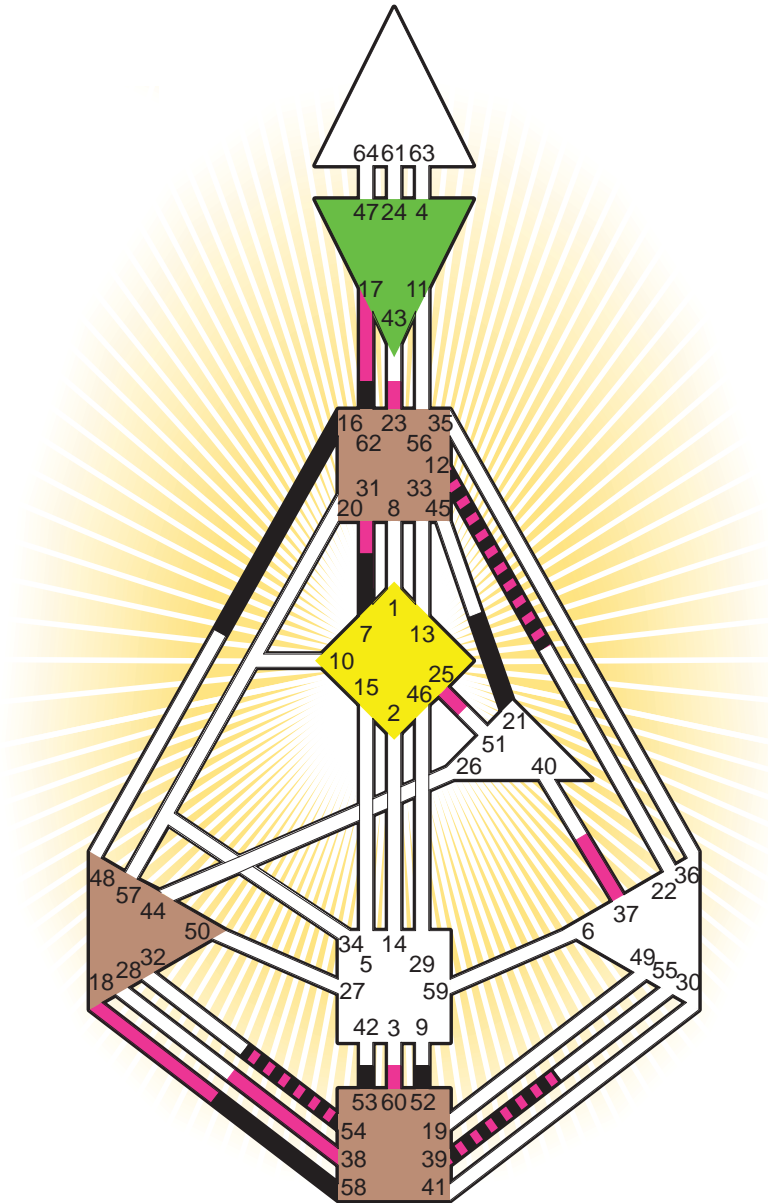

ZEN HUMAN DESIGN

INDIVIDUAL CHART

Salvador Allende

Personality

Valparaiso, RCH
 26. June 1908
 01:30:00 LMT
 06:16:32 GMT

Design

27. March 1908
 06:55:18 GMT

Rodden Rating **AA**

Definition Type

- No Definition
- Single Definition
- Split Definition
- Triple Split Definition
- Quadruple Split Definition

Mode

- To Wait
- To Do

Defined Centers

- Throat
- Head
- Ji
- Heart
- Sacral
- Root

Awareness

- Mental (Ajna)
- Intuitive (Spleen)
- Emotional (Solar Plexus)

	☉	⊕	☾	♋	♌	♍	♎	♏	♐	♑	♒	♓	
Personality	52.1	<u>58.1</u>	16.1	52.2	<u>58.2</u>	53.2	53.5	<u>62.2</u>	<u>7.1</u>	21.1	54.1	39.6	12.3
Design	<u>17.3</u>	<u>18.3</u>	60.4	39.1	38.1	37.3	23.1	23.5	<u>31.2</u>	25.3	54.2	39.3	12.1