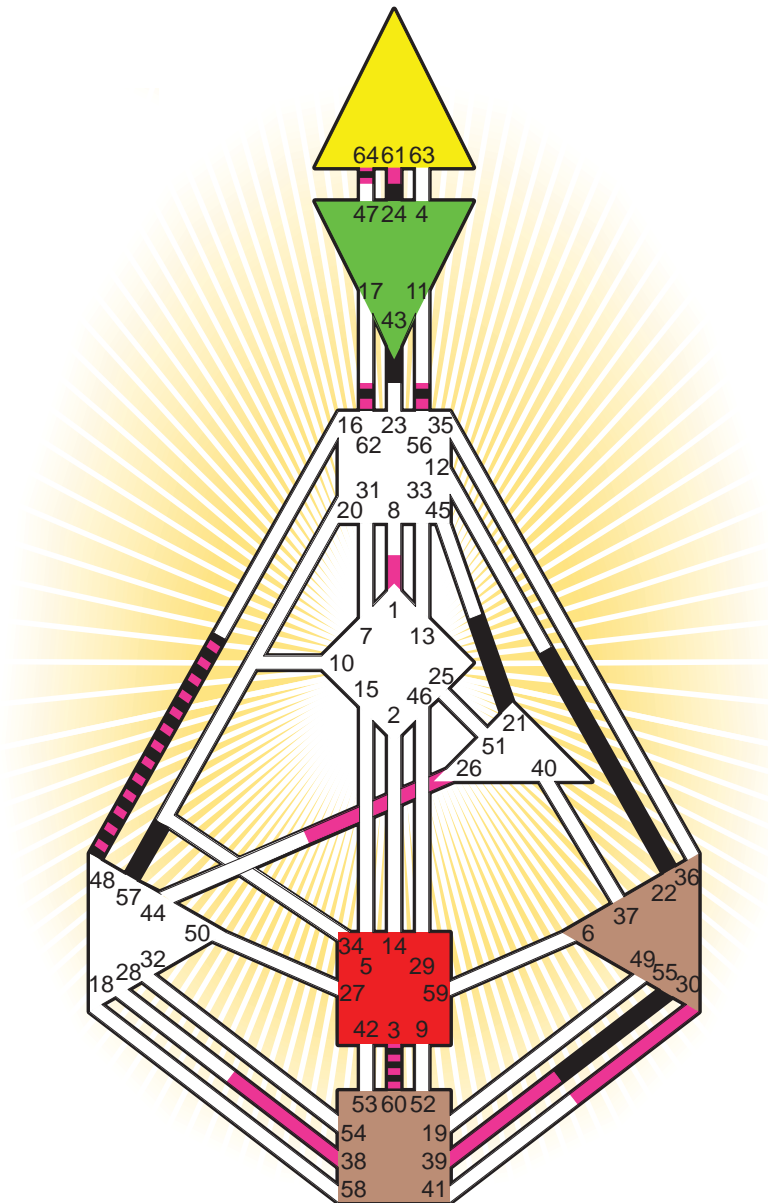

ZEN HUMAN DESIGN

INDIVIDUAL CHART

Herb Alpert

Personality

Los Angeles, CA
31. March 1935
14:46:00 PST
22:46:00 GMT

Design

3. January 1935
14:14:15 GMT

Rodden Rating **AA**

Definition Type

- ☐ No Definition
- ☐ Single Definition
- ☒ Split Definition
- ☐ Triple Split Definition
- ☐ Quadruple Split Definition

Mode

- ☒ To Wait
- ☐ To Do

Defined Centers

- ☐ Throat
- ☐ Ji
- ☒ Sacral
- ☒ Head
- ☐ Heart
- ☒ Root

Awareness

- ☒ Mental (Ajna)
- ☐ Intuitive (Spleen)
- ☒ Emotional (Solar Plexus)

	☉	⊕	☾	♋	♌	♍	♎	♏	♐	♑	♒	♓	
Personality	21.1	48.1	55.5	60.3	56.3	22.1	24.5	57.4	43.4	55.6	3.5	64.2	62.4
Design	38.3	39.3	26.4	60.6	56.6	38.6	61.3	48.2	1.5	30.1	3.2	64.4	62.5