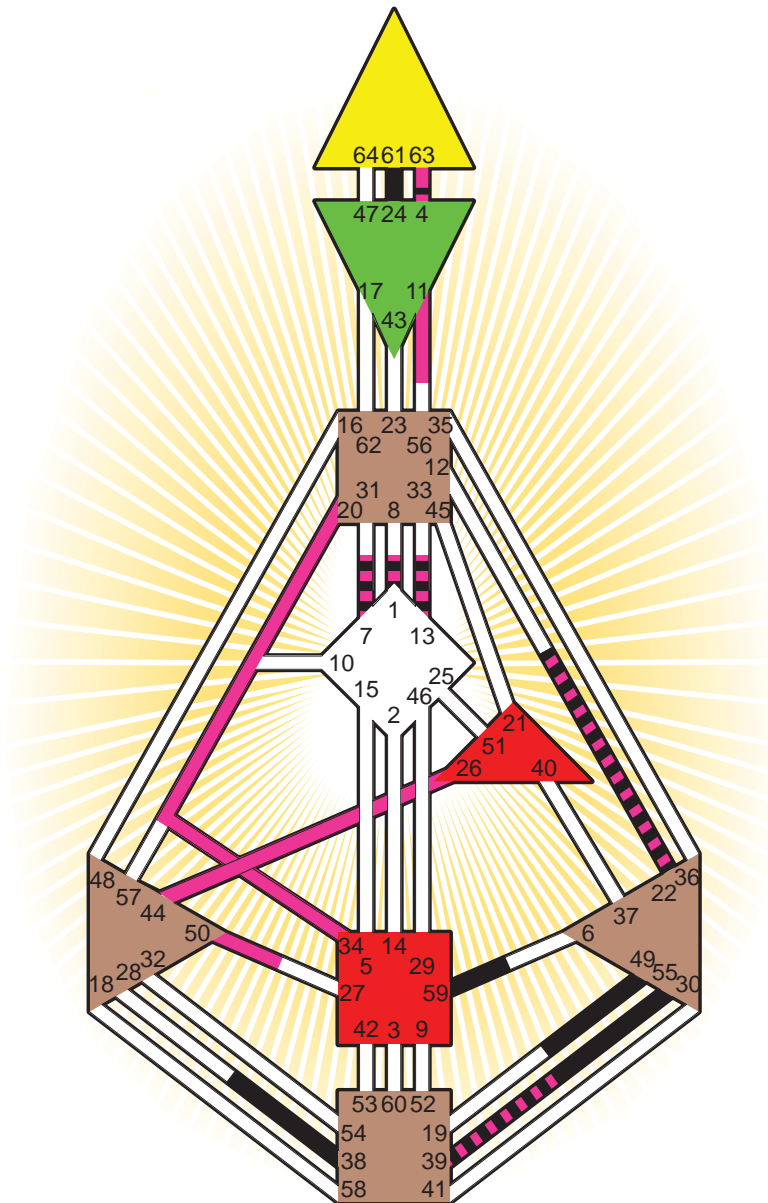

ZEN HUMAN DESIGN

INDIVIDUAL CHART

Robert Altman

Personality

Kansas City, MO
 20. February 1925
 00:01:00 CST
 06:01:00 GMT

Design

25. November 1924
 15:24:49 GMT

Rodden Rating **AA**

Definition Type

- No Definition
- Single Definition
- Split Definition
- Triple Split Definition
- Quadruple Split Definition

Mode

- To Wait
- To Do

Defined Centers

- Throat
- Head
- Ji
- Heart
- Sacral
- Root

Awareness

- Mental (Ajna)
- Intuitive (Spleen)
- Emotional (Solar Plexus)

	☉	⊕	☾	♈	♉	♊	♋	♌	♍	♎	♏	♐	♑
Personality	<u>55.2</u>	<u>59.2</u>	<u>61.2</u>	7.1	13.1	49.2	13.3	<u>24.3</u>	38.5	1.2	22.4	<u>4.3</u>	<u>39.3</u>
Design	<u>34.4</u>	<u>20.4</u>	1.5	7.4	13.4	<u>26.3</u>	50.2	<u>63.6</u>	11.3	<u>44.1</u>	22.1	<u>4.4</u>	<u>39.4</u>