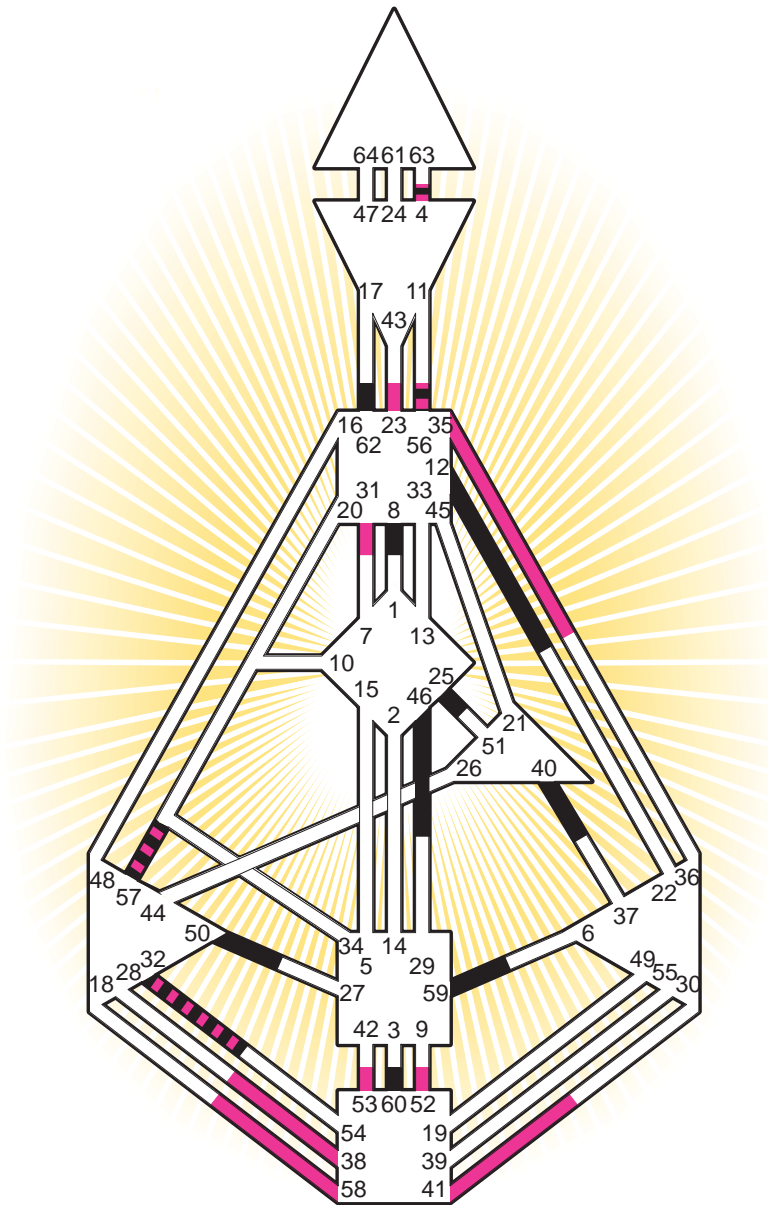

Ammachi

Personality

Kayankulam, IND
 27. September 1953
 09:10:00 IST
 03:40:00 GMT

Design

27. June 1953
 17:25:41 GMT

Rodden Rating **B**

Definition Type

- No Definition
- Single Definition
- Split Definition
- Triple Split Definition
- Quadruple Split Definition

Mode

- To Wait
- To Do

Defined Centers

- Throat
- Head
- Ji
- Heart
- Sacral
- Root

Awareness

- Mental (Ajna)
- Intuitive (Spleen)
- Emotional (Solar Plexus)

	☉	⊕	☾	♋	♌	♍	♎	♏	♐	♑	♒	♓	
Personality	46.6	25.6	8.6	60.6	56.6	57.4	59.4	40.3	12.4	50.1	62.3	32.3	4.6
Design	52.2	58.2	38.5	41.2	31.2	56.6	23.2	52.6	35.1	57.6	53.4	32.1	4.3