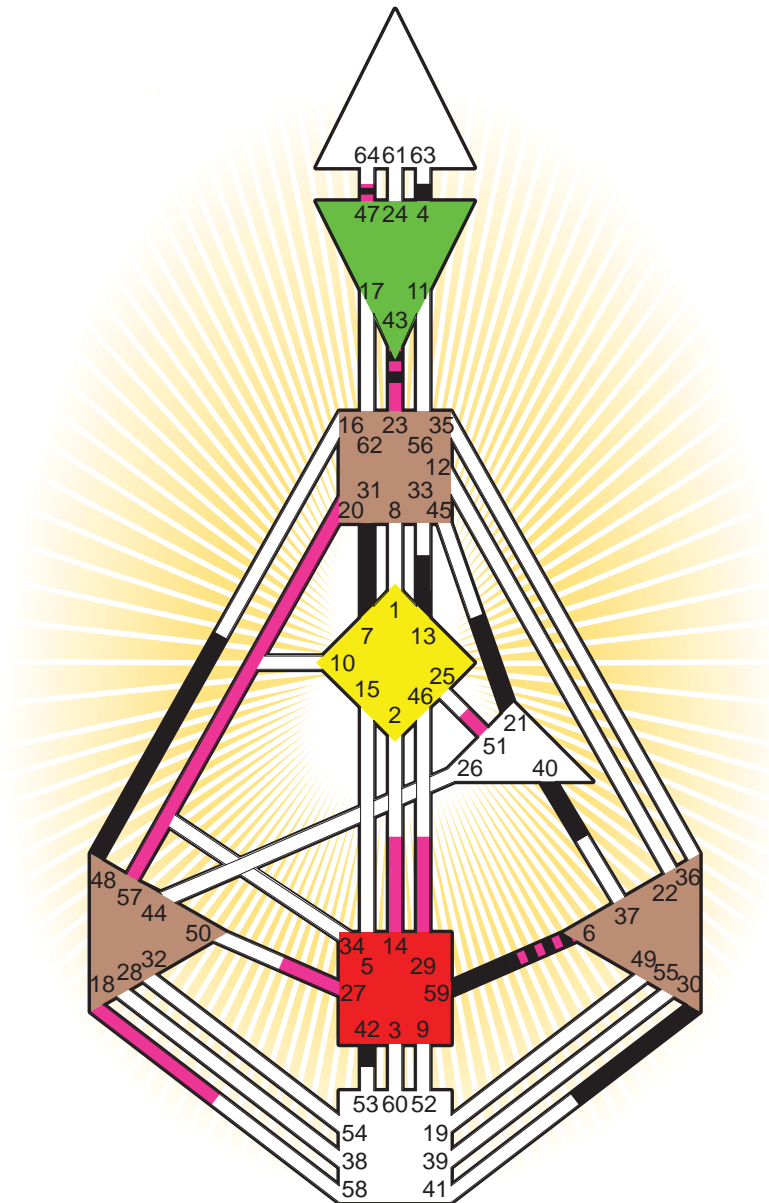

ZEN HUMAN DESIGN

INDIVIDUAL CHART

Gillian Anderson

Personality

Chicago, IL
 9. August 1968
 06:00:00 CDT
 11:00:00 GMT

Design

9. May 1968
 11:40:13 GMT

Rodden Rating **C**

Definition Type

- No Definition
- Single Definition
- Split Definition
- Triple Split Definition
- Quadruple Split Definition

Mode

- To Wait
- To Do

Defined Centers

- Throat Head
- Ji Heart
- Sacral Root

Awareness

- Mental (Ajna)
- Intuitive (Spleen)
- Emotional (Solar Plexus)

	☉	⊕	☾	♋	♌	♍	♎	♏	♐	♑	♒	♓	
Personality	7.4	13.4	30.6	21.2	48.2	4.1	59.1	31.1	40.5	42.6	6.5	43.6	47.5
Design	23.1	43.1	18.3	51.4	57.4	20.5	27.6	20.1	29.2	51.5	6.3	14.1	47.4