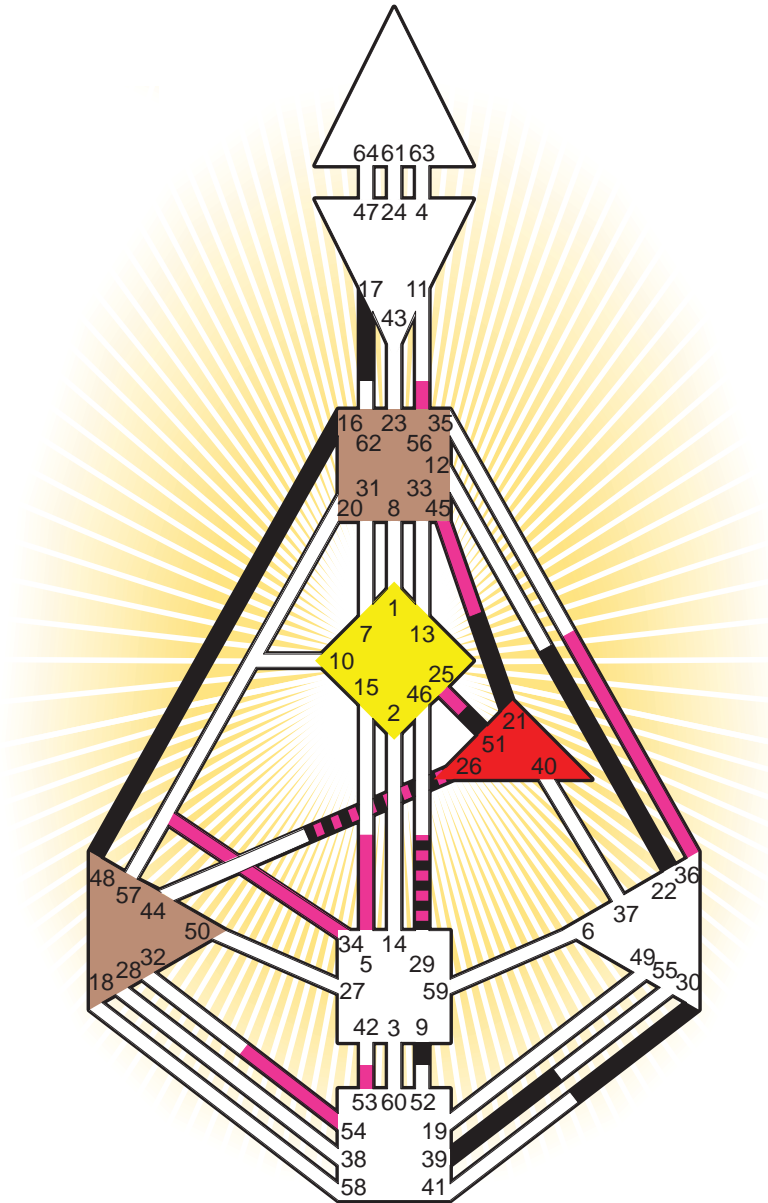

ZEN HUMAN DESIGN

INDIVIDUAL CHART

Maya Angelou

Personality

Saint Louis, MO
 4. April 1928
 14:10:00 CST
 20:10:00 GMT

Design

8. January 1928
 08:03:02 GMT

Rodden Rating **AA**

Definition Type

- No Definition
- Single Definition
- Split Definition
- Triple Split Definition
- Quadruple Split Definition

Mode

- To Wait
- To Do

Defined Centers

- Throat
- Head
- Ji
- Heart
- Sacral
- Root

Awareness

- Mental (Ajna)
- Intuitive (Spleen)
- Emotional (Solar Plexus)

	☉	⊕	☾	♋	♌	♍	♎	♏	♐	♑	♒	♓	
Personality	<u>21.6</u>	<u>48.6</u>	<u>48.2</u>	<u>16.6</u>	9.6	22.4	22.6	30.4	<u>51.2</u>	26.3	17.1	29.3	39.6
Design	54.2	53.2	56.5	<u>45.2</u>	26.2	54.2	34.6	26.6	36.6	5.4	<u>25.2</u>	29.5	53.1