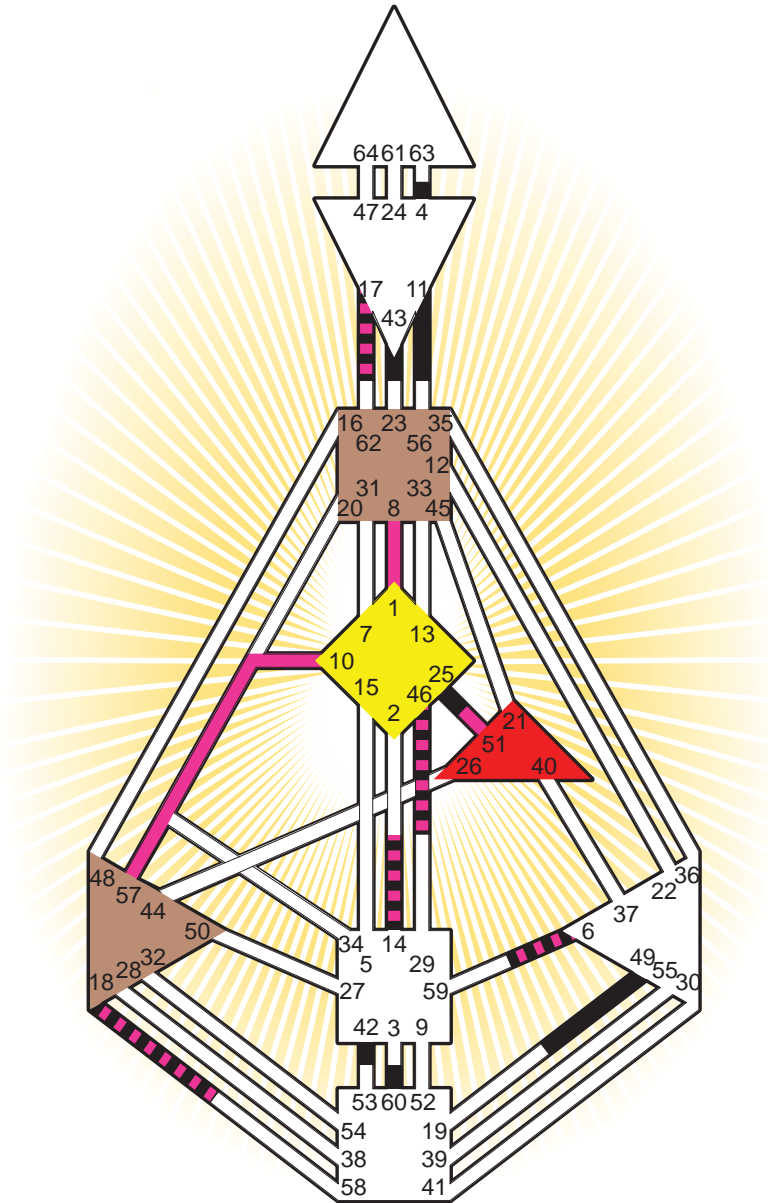

#### Definition Type

- No Definition
- Single Definition
- Split Definition
- Triple Split Definition
- Quadruple Split Definition

#### Mode

- To Wait
- To Do

#### Defined Centers

- Throat
- Head
- Ji
- Heart
- Sacral
- Root

#### Awareness

- Mental (Ajna)
- Intuitive (Spleen)
- Emotional (Solar Plexus)

	☉	⊕	☾	♋	♌	♍	♎	♏	♐	♑	♒	♓	
Personality	49.5	4.5	11.1	<u>25.3</u>	46.3	60.5	17.6	43.6	18.2	42.1	46.6	14.5	6.3
Design	14.1	<u>8.1</u>	<u>57.4</u>	17.6	18.6	<u>1.2</u>	<u>10.6</u>	18.2	46.3	<u>51.5</u>	46.5	14.2	6.3