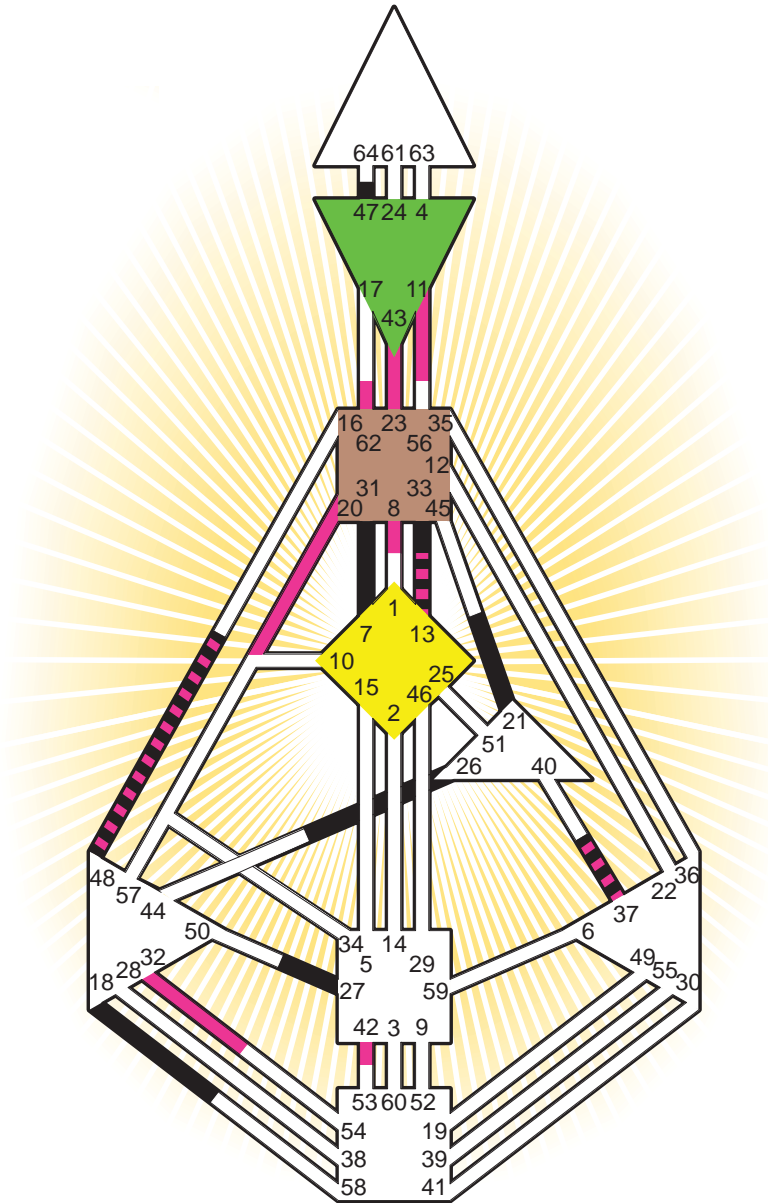

Definition Type

- No Definition
- Single Definition
- Split Definition
- Triple Split Definition
- Quadruple Split Definition

Mode

- To Wait
- To Do

Defined Centers

- Throat
- Head
- Ji
- Heart
- Sacral
- Root

Awareness

- Mental (Ajna)
- Intuitive (Spleen)
- Emotional (Solar Plexus)

	☉	⊕	☾	♋	♌	♍	♎	♏	♐	♑	♒	♓	
Personality	<u>7.4</u>	<u>13.4</u>	18.1	21.6	48.6	<u>33.4</u>	47.5	27.6	48.6	<u>31.2</u>	37.5	<u>13.4</u>	26.6
Design	<u>23.1</u>	<u>43.1</u>	20.3	42.3	32.3	42.6	8.5	37.1	48.1	62.2	37.5	<u>13.5</u>	11.2