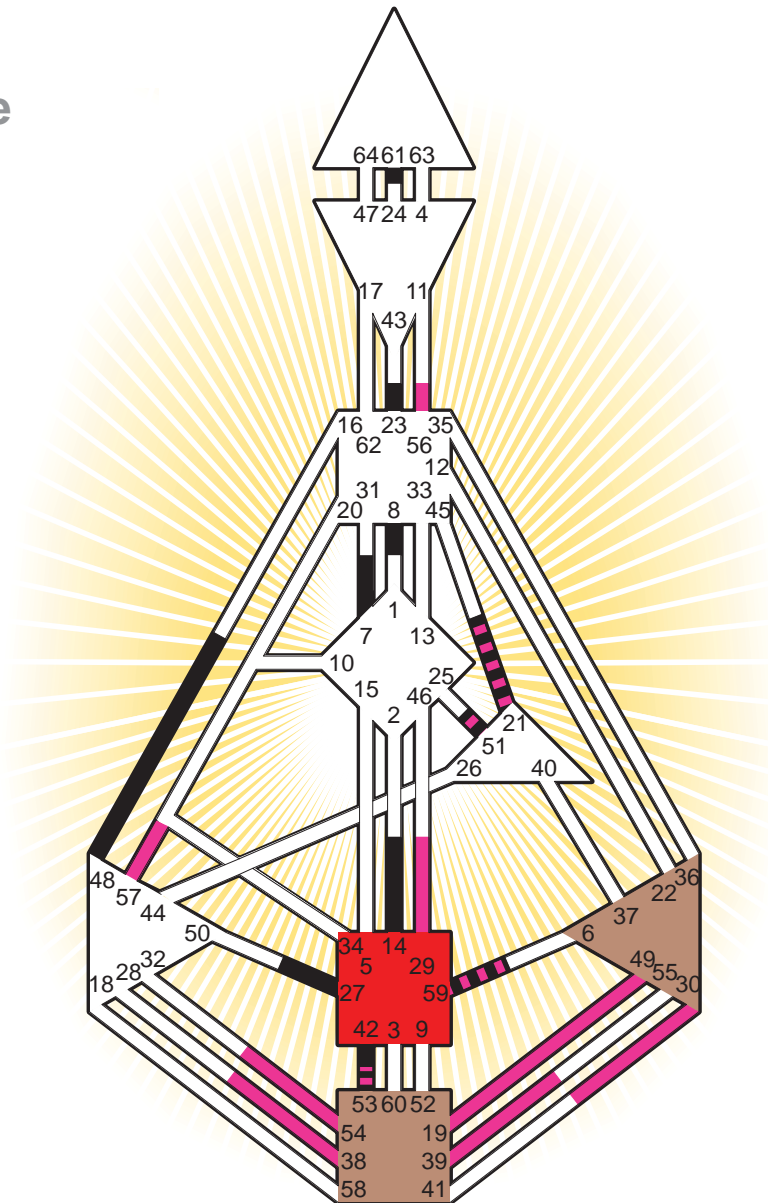

ZEN HUMAN DESIGN

INDIVIDUAL CHART

Marshall Applewhite

Personality

Spur, TX
17. May 1931
03:20:00 CST
09:20:00 GMT

Design

17. February 1931
03:26:32 GMT

Rodden Rating **AA**

Definition Type

- ☐ No Definition
- ☒ Single Definition
- ☐ Split Definition
- ☐ Triple Split Definition
- ☐ Quadruple Split Definition

Mode

- ☒ To Wait
- ☐ To Do

Defined Centers

- ☐ Throat
- ☐ Head
- ☐ Ji
- ☐ Heart
- ☒ Sacral
- ☒ Root

Awareness

- ☐ Mental (Ajna)
- ☐ Intuitive (Spleen)
- ☒ Emotional (Solar Plexus)

	☉	⊕	☾	♋	♌	♍	♎	♏	♐	♑	♒	♓	
Personality	8.2	14.2	23.4	21.5	48.5	27.3	<u>42.6</u>	7.5	<u>53.3</u>	61.3	51.3	59.4	<u>53.5</u>
Design	30.4	29.4	<u>49.5</u>	51.1	57.1	<u>19.1</u>	38.2	56.4	39.2	54.5	21.4	59.5	<u>53.5</u>