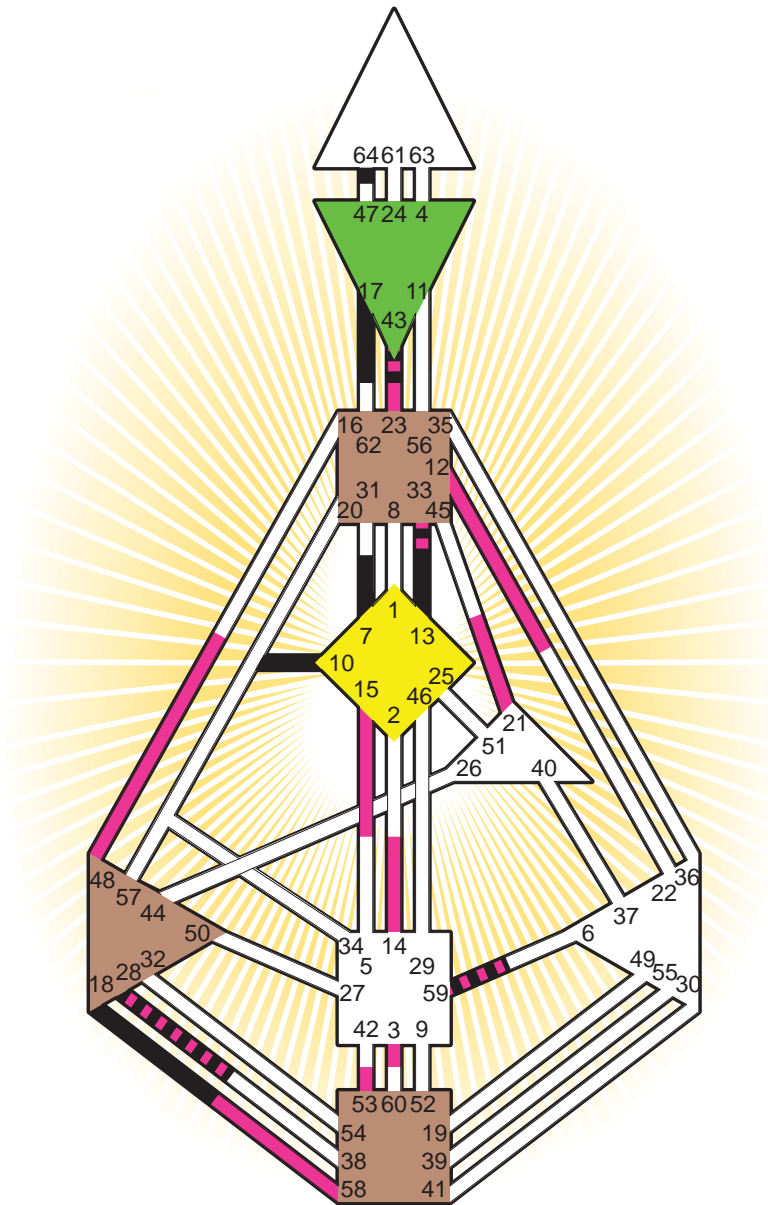

ZEN HUMAN DESIGN

INDIVIDUAL CHART

Rosanna Arquette

Personality

New York, NY
 10. August 1959
 16:45:00 EDT
 20:45:00 GMT

Design

10. May 1959
 21:23:08 GMT

Rodden Rating **A**

Definition Type

- No Definition
- Single Definition
- Split Definition
- Triple Split Definition
- Quadruple Split Definition

Mode

- To Wait
- To Do

Defined Centers

- Throat
- Head
- Ji
- Heart
- Sacral
- Root

Awareness

- Mental (Ajna)
- Intuitive (Spleen)
- Emotional (Solar Plexus)

	☉	⊕	☾	♋	♌	♍	♎	♏	♐	♑	♒	♓	
Personality	7.5	13.5	28.5	18.2	17.2	33.2	64.6	64.3	43.5	10.3	7.4	28.3	59.4
Design	23.1	43.1	12.1	48.4	21.4	3.1	15.3	53.3	14.4	58.3	33.6	28.4	59.2