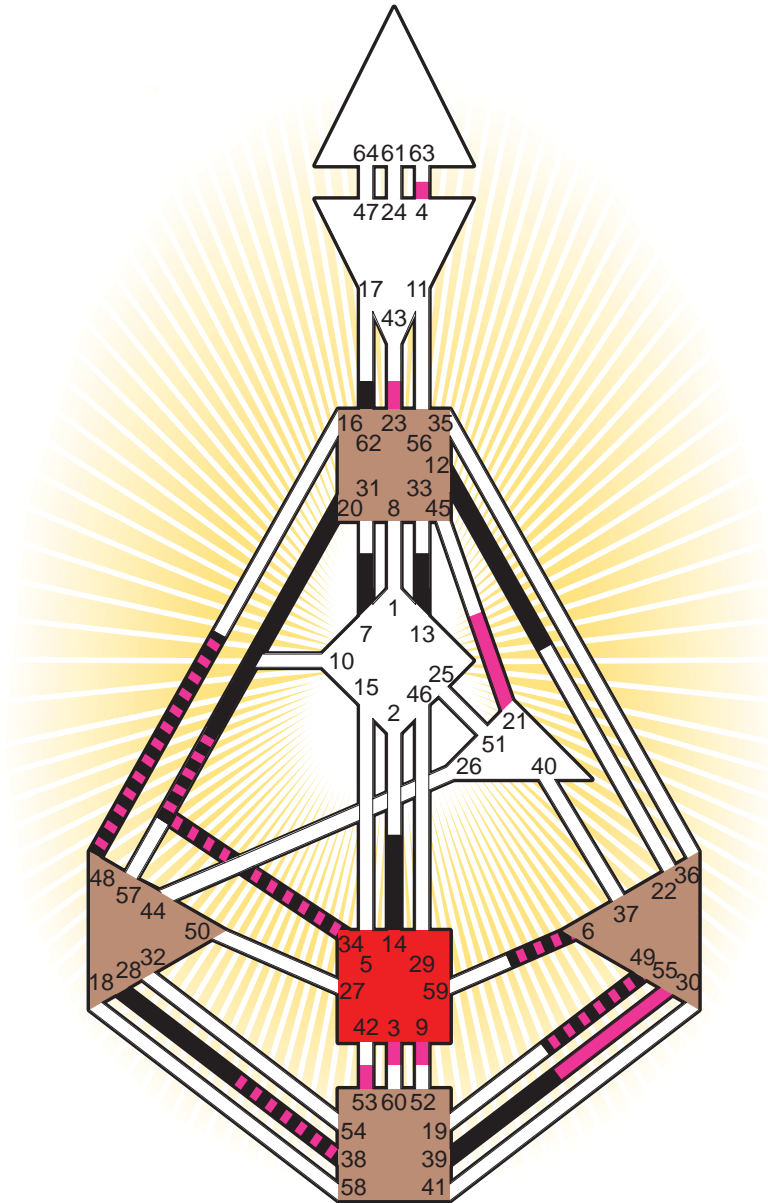

Definition Type

- No Definition
- Single Definition
- Split Definition
- Triple Split Definition
- Quadruple Split Definition

Mode

- To Wait
- To Do

Defined Centers

- Throat
- Head
- Ji
- Heart
- Sacral
- Root

Awareness

- Mental (Ajna)
- Intuitive (Spleen)
- Emotional (Solar Plexus)

	☉	⊕	☾	♋	♌	♍	♎	♏	♐	♑	♒	♓	
Personality	<u>39.2</u>	<u>38.2</u>	<u>28.6</u>	13.2	7.2	62.4	12.3	49.3	14.3	<u>20.2</u>	48.1	<u>34.1</u>	6.5
Design	21.4	48.4	53.2	49.4	4.4	3.6	<u>55.6</u>	<u>38.4</u>	9.1	23.2	48.3	<u>34.3</u>	6.6