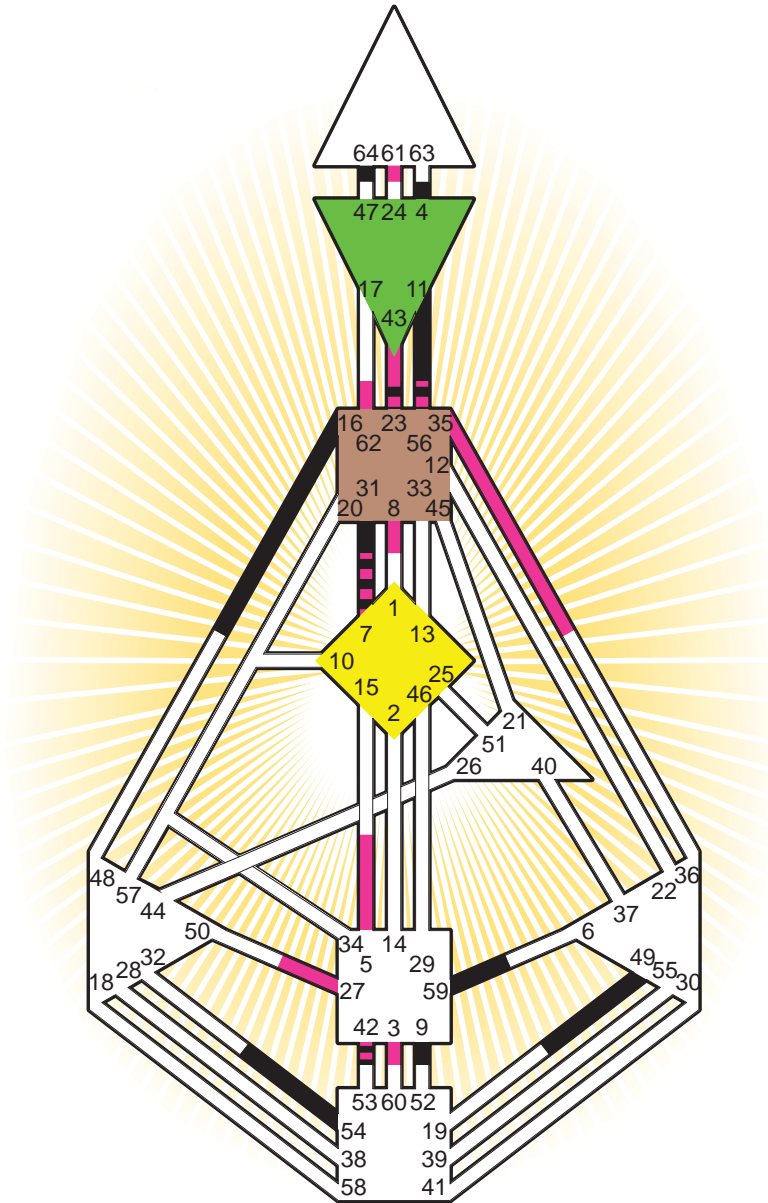

ZEN HUMAN DESIGN

INDIVIDUAL CHART

Sri Aurobindo

Personality

Calcutta, IND
 15. August 1872
 05:00:00 LMT
 23:06:32 GMT

Design

14. May 1872
 22:49:50 GMT

Rodden Rating **B**

Definition Type

- No Definition
- Single Definition
- Split Definition
- Triple Split Definition
- Quadruple Split Definition

Mode

- To Wait
- To Do

Defined Centers

- Throat
- Head
- Ji
- Heart
- Sacral
- Root

Awareness

- Mental (Ajna)
- Intuitive (Spleen)
- Emotional (Solar Plexus)

	☉	⊕	☾	♋	♌	♍	♎	♏	♐	♑	♒	♓	
Personality	4.4	49.4	11.6	16.5	9.5	64.5	59.1	56.2	7.1	54.1	31.1	42.6	23.3
Design	23.6	43.6	7.4	35.2	5.2	3.5	27.6	8.1	62.5	61.1	56.2	42.5	23.1