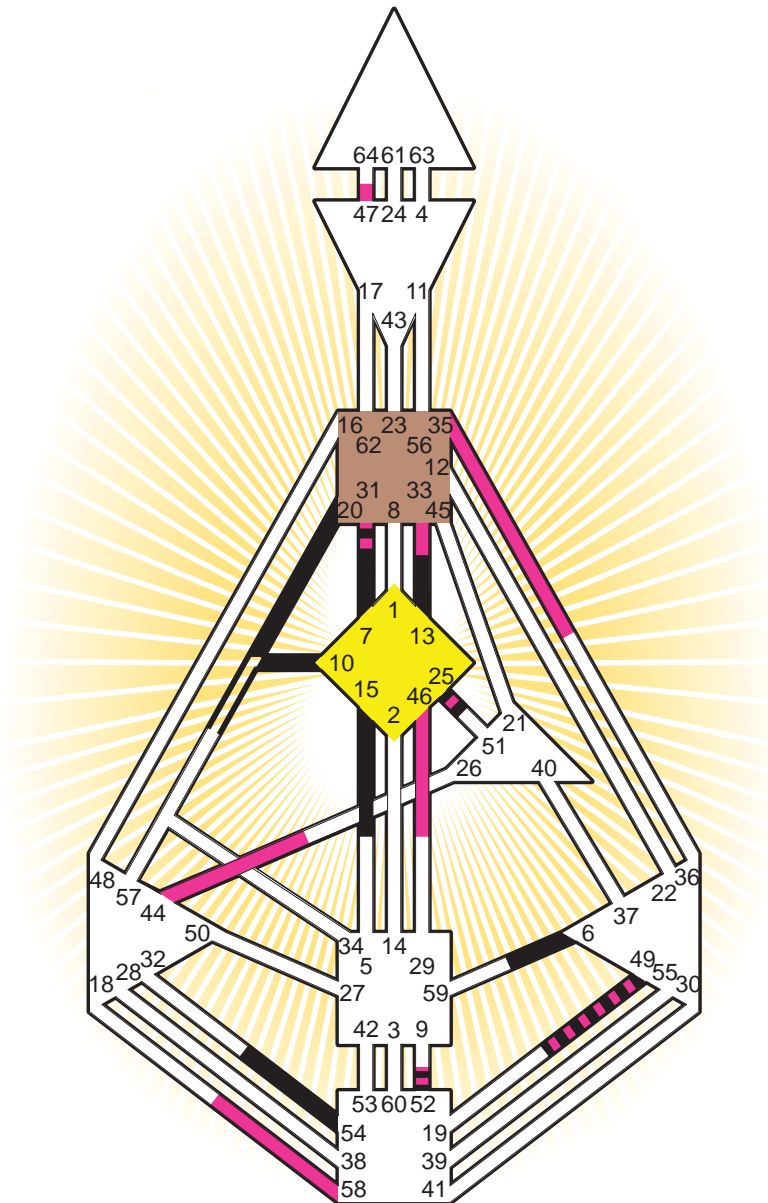

Heinrich Böll

Personality

Köln (Cologne), D
 21. December 1917
 08:00:00 MET
 07:00:00 GMT

Design

24. September 1917
 12:10:26 GMT

Rodden Rating **AA**

Definition Type

- No Definition
- Single Definition
- Split Definition
- Triple Split Definition
- Quadruple Split Definition

Mode

- To Wait
- To Do

Defined Centers

- Throat
- Head
- Ji
- Heart
- Sacral
- Root

Awareness

- Mental (Ajna)
- Intuitive (Spleen)
- Emotional (Solar Plexus)

	☉	⊕	☾	♋	♌	♍	♎	♏	♐	♑	♒	♓	
Personality	<u>10.1</u>	15.1	25.2	<u>10.4</u>	15.4	54.4	<u>13.2</u>	6.1	<u>20.4</u>	7.1	49.3	<u>31.5</u>	52.1
Design	46.3	25.3	58.1	58.3	52.3	47.4	44.2	<u>31.6</u>	<u>35.1</u>	<u>33.4</u>	49.2	<u>31.5</u>	52.2