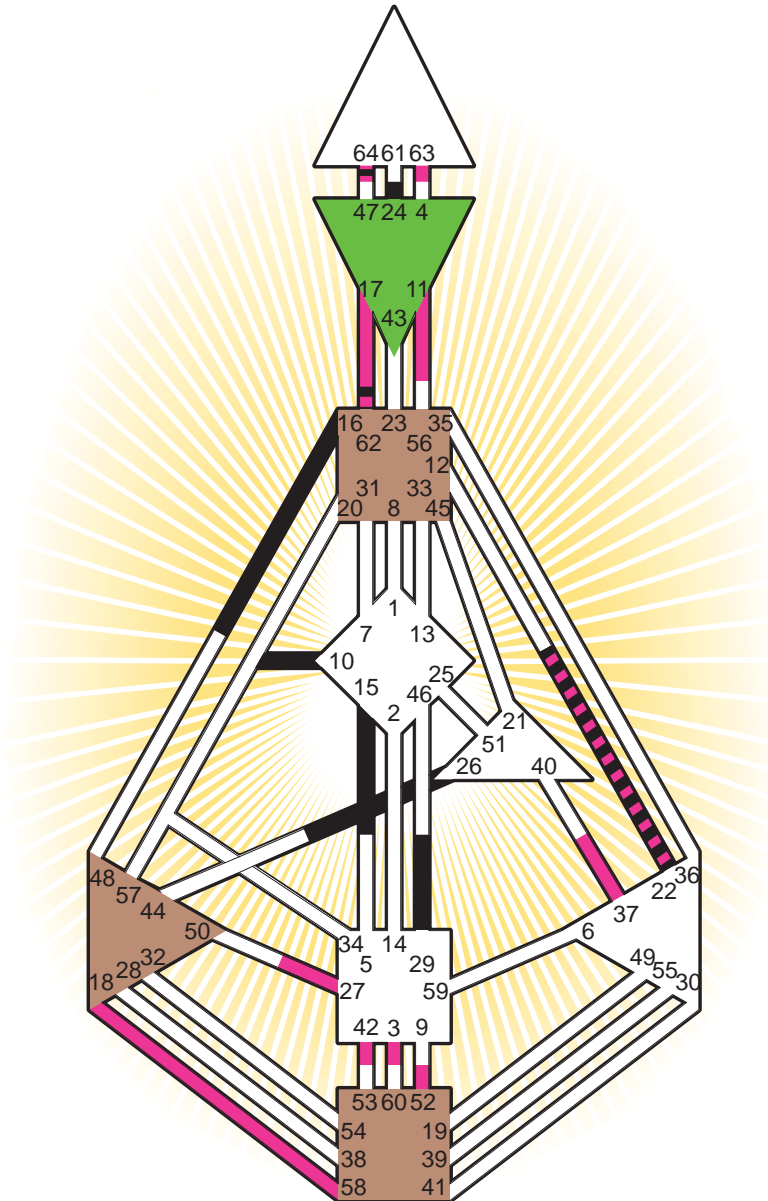

ZEN HUMAN DESIGN

INDIVIDUAL CHART

Richard Bach

Personality

Oak Park, IL
 23. June 1936
 12:36:00 CDT
 17:36:00 GMT

Design

24. March 1936
 20:37:59 GMT

Rodden Rating **AA**

Definition Type

- No Definition
- Single Definition
- Split Definition
- Triple Split Definition
- Quadruple Split Definition

Mode

- To Wait
- To Do

Defined Centers

- Throat
- Head
- Ji
- Heart
- Sacral
- Root

Awareness

- Mental (Ajna)
- Intuitive (Spleen)
- Emotional (Solar Plexus)

	☉	⊕	☾	♋	♌	♍	♎	♏	♐	♑	♒	♓	
Personality	15.5	10.5	29.4	10.6	15.6	16.5	15.3	15.1	26.1	22.6	24.1	64.4	<u>62.6</u>
Design	<u>17.1</u>	<u>18.1</u>	3.2	<u>58.5</u>	52.5	22.2	37.4	42.4	11.2	63.5	27.2	64.4	<u>62.5</u>