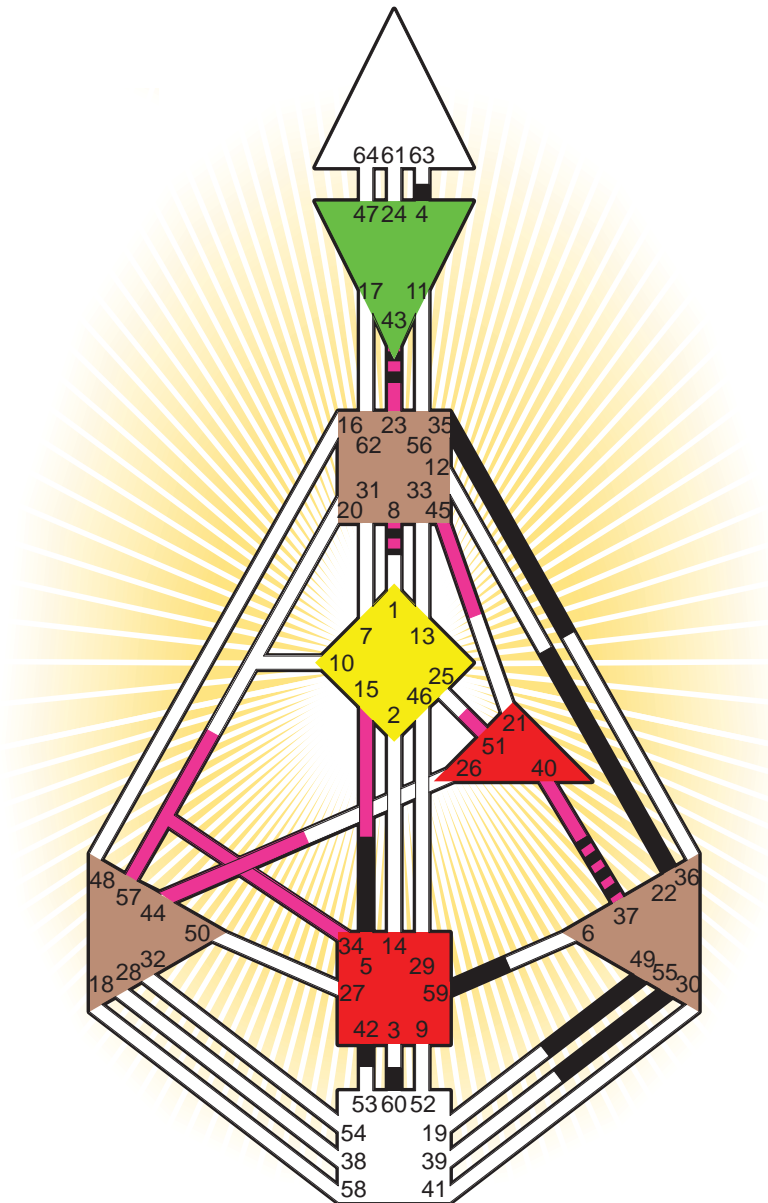

ZEN HUMAN DESIGN

INDIVIDUAL CHART

Francis Bacon

Personality

London, GBE
 1. February 1561
 07:42:00 LMT
 07:42:40 GMT

Design

6. November 1560
 17:44:25 GMT

Rodden Rating C

Definition Type

- No Definition
- Single Definition
- Split Definition
- Triple Split Definition
- Quadruple Split Definition

Mode

- To Wait
- To Do

Defined Centers

- Throat
- Head
- Ji
- Heart
- Sacral
- Root

Awareness

- Mental (Ajna)
- Intuitive (Spleen)
- Emotional (Solar Plexus)

	☉	⊕	☾	♋	♌	♍	♎	♏	♐	♑	♒	♓	
Personality	49.4	4.4	59.6	55.3	59.3	60.5	22.5	5.2	42.1	35.3	43.6	8.5	37.5
Design	43.6	23.6	15.6	37.4	40.4	44.5	34.4	57.3	51.1	45.3	43.2	8.6	37.4