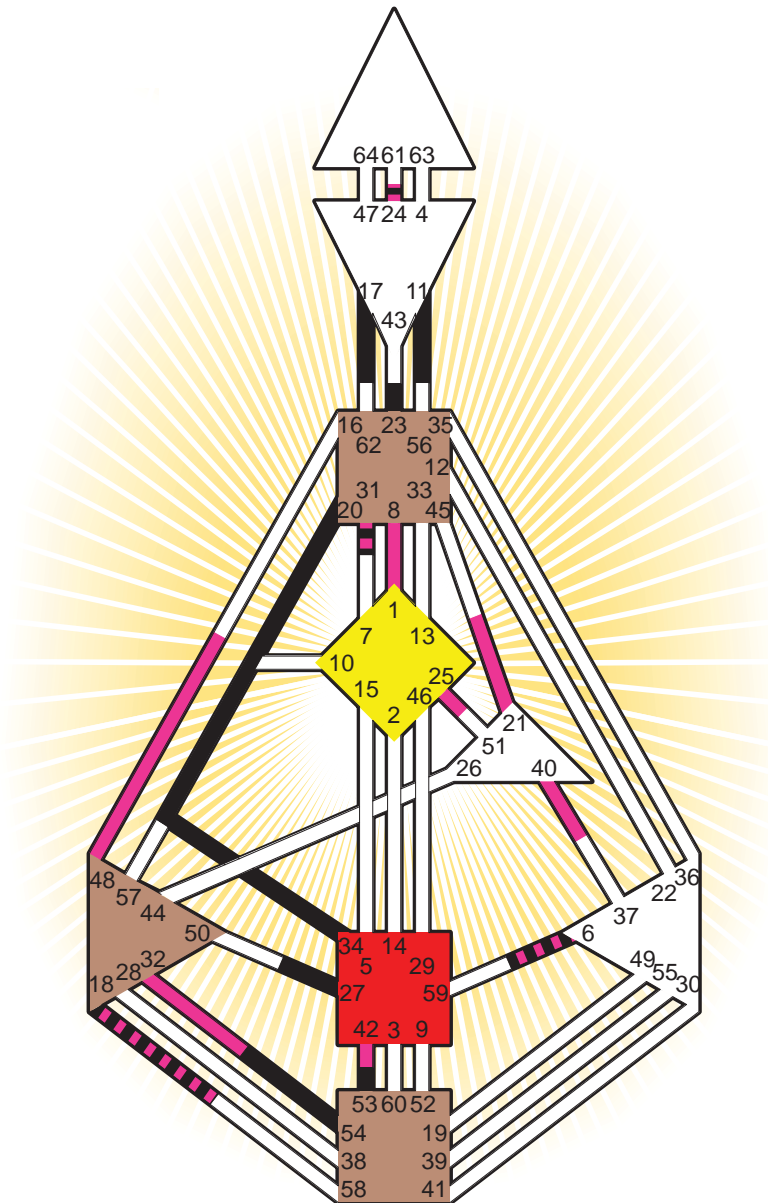

Definition Type

- No Definition
- Single Definition
- Split Definition
- Triple Split Definition
- Quadruple Split Definition

Mode

- To Wait
- To Do

Defined Centers

- Throat
- Head
- Ji
- Heart
- Sacral
- Root

Awareness

- Mental (Ajna)
- Intuitive (Spleen)
- Emotional (Solar Plexus)

	☉	⊕	☾	♋	♌	♍	♎	♏	♐	♑	♒	♓	
Personality	54.5	53.5	20.4	18.2	17.2	54.3	11.3	34.4	27.5	24.1	23.4	6.6	31.2
Design	32.1	42.1	25.4	48.2	21.2	1.2	40.4	18.3	24.6	24.6	8.1	6.4	31.3