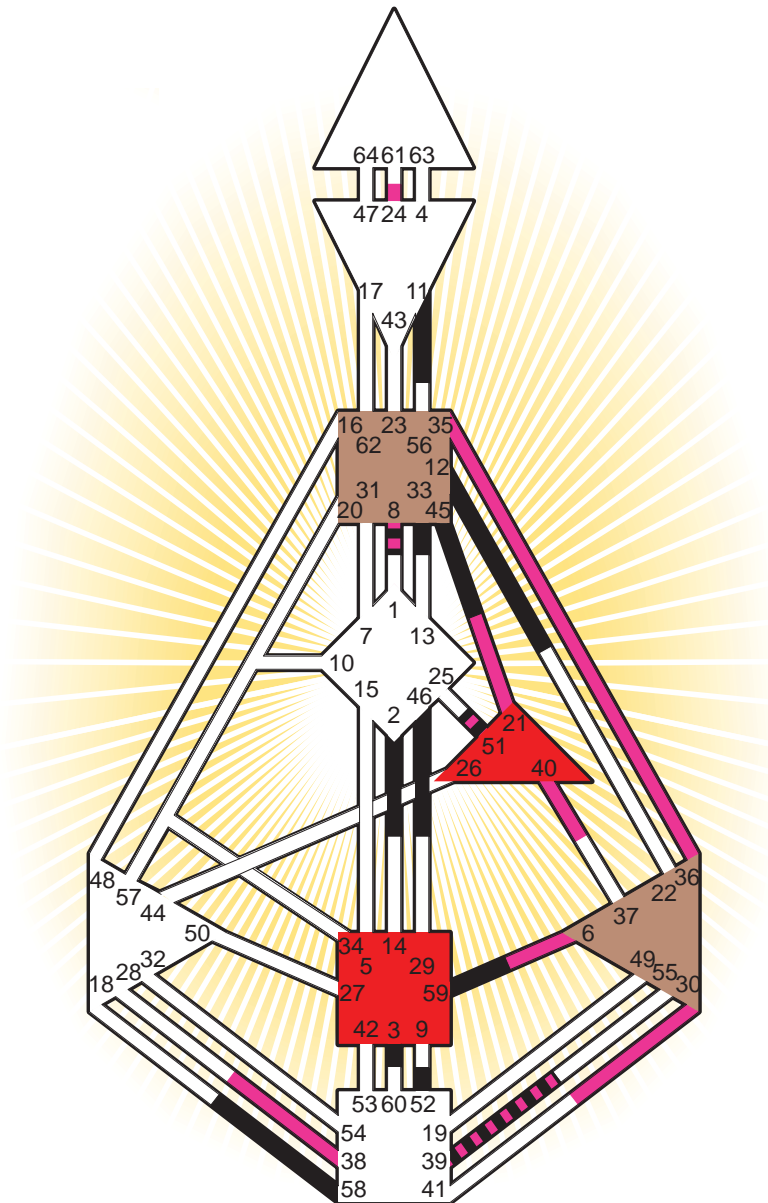

ZEN HUMAN DESIGN

INDIVIDUAL CHART

Alice Bailey

Personality

Manchester, GBE
 16. June 1880
 07:32:00 GMT
 07:32:00 GMT

Design

17. March 1880
 16:04:04 GMT

Rodden Rating C

Definition Type

- No Definition
- Single Definition
- Split Definition
- Triple Split Definition
- Quadruple Split Definition

Mode

- To Wait
- To Do

Defined Centers

- Throat
- Head
- Ji
- Heart
- Sacral
- Root

Awareness

- Mental (Ajna)
- Intuitive (Spleen)
- Emotional (Solar Plexus)

	☉	⊕	☾	♋	♌	♍	♎	♏	♐	♑	♒	♓	
Personality	12.4	11.4	46.3	58.3	52.3	39.2	<u>45.1</u>	33.2	51.1	3.1	<u>59.6</u>	2.1	8.4
Design	<u>36.6</u>	<u>6.6</u>	<u>35.2</u>	38.3	39.3	<u>21.5</u>	<u>30.3</u>	<u>35.6</u>	<u>36.4</u>	51.1	<u>40.1</u>	24.3	8.2