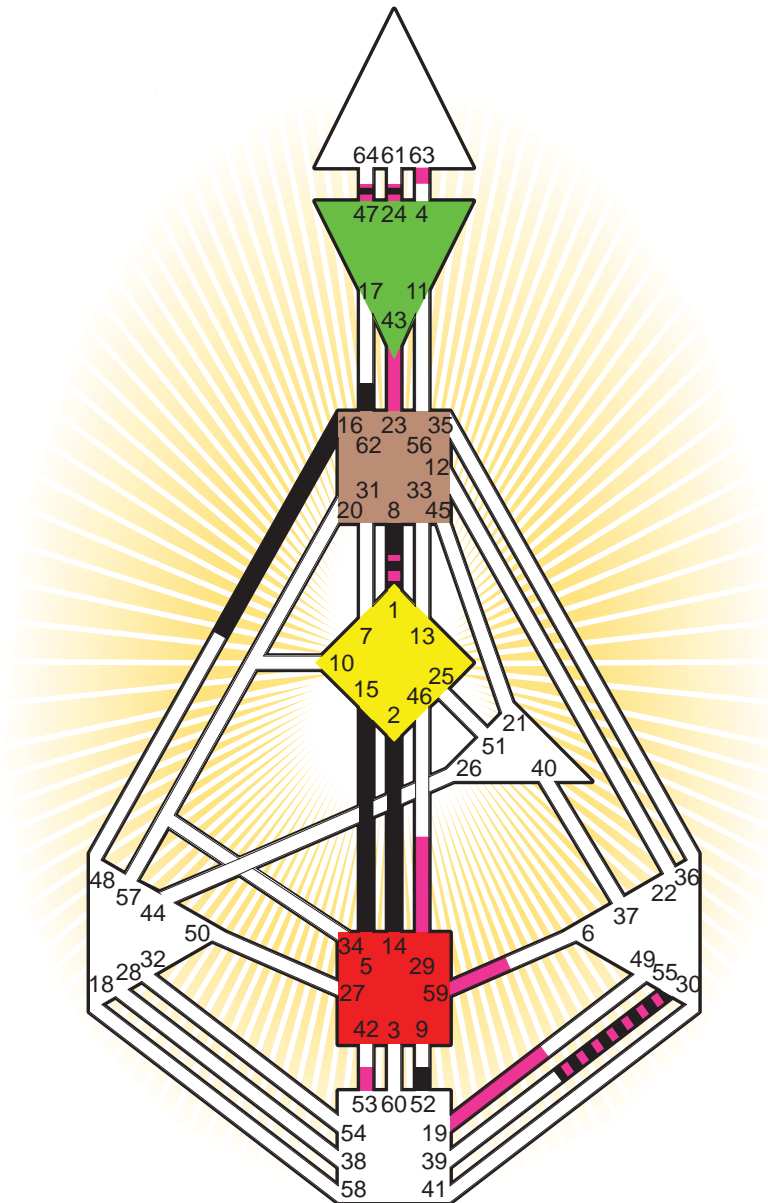

Definition Type

- No Definition
- Single Definition
- Split Definition
- Triple Split Definition
- Quadruple Split Definition

Mode

- To Wait
- To Do

Defined Centers

- Throat
- Head
- Ji
- Heart
- Sacral
- Root

Awareness

- Mental (Ajna)
- Intuitive (Spleen)
- Emotional (Solar Plexus)

	☉	⊕	☾	♋	♌	♍	♎	♏	♐	♑	♒	♓	
Personality	8.6	14.6	5.4	2.3	1.3	24.5	15.6	52.5	16.1	62.2	47.2	1.1	55.4
Design	55.2	59.2	29.3	23.1	43.1	19.3	63.3	24.4	23.1	53.6	47.5	1.2	55.2