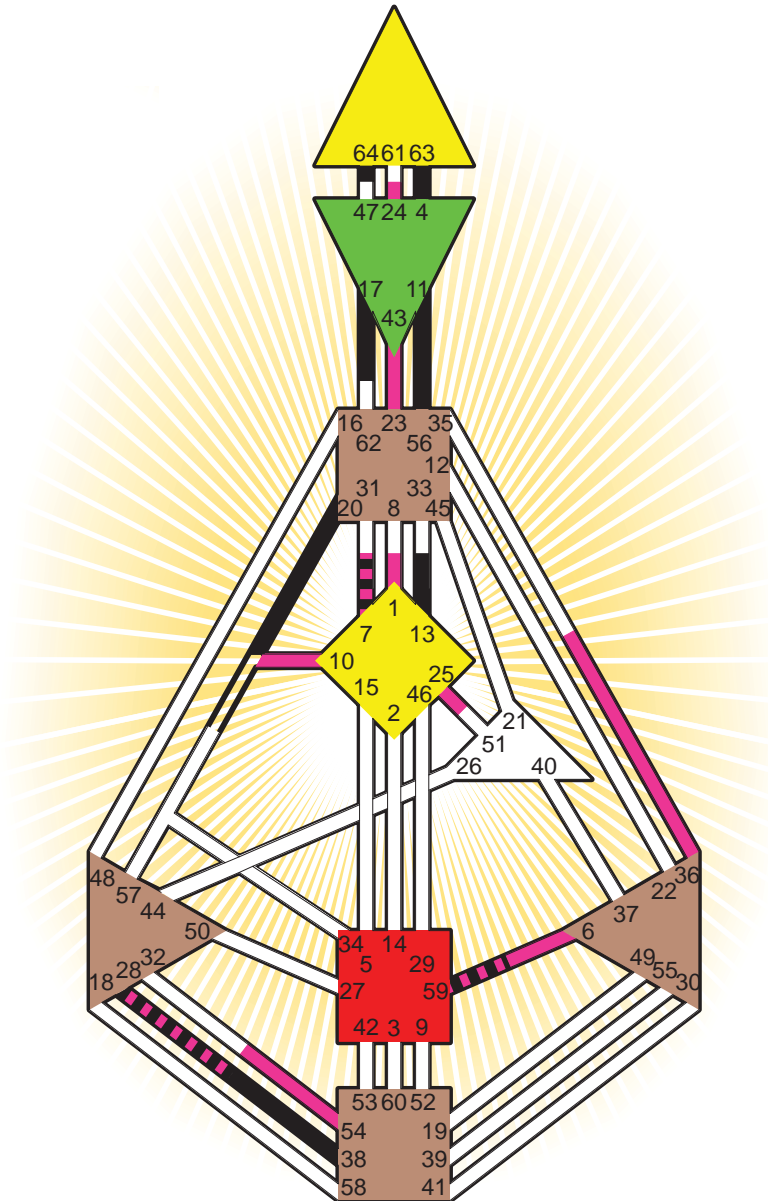

ZEN HUMAN DESIGN

INDIVIDUAL CHART

Antonio Banderas

Personality

Málaga, E
10. August 1960
21:00:00 MET
20:00:00 GMT

Design

10. May 1960
20:22:03 GMT

Rodden Rating **B**

Definition Type

- ☐ No Definition
- ☐ Single Definition
- ☐ Split Definition
- ☒ Triple Split Definition
- ☐ Quadruple Split Definition

Mode

- ☒ To Wait
- ☐ To Do

Defined Centers

- Throat
- Head
- Ji
- Heart
- Sacral
- Root

Awareness

- Mental (Ajna)
- Intuitive (Spleen)
- Emotional (Solar Plexus)

	☉	⊕	☾	♋	♌	♍	♎	♏	♐	♑	♒	♓	
Personality	7.6	13.6	17.5	64.5	63.5	56.5	59.2	20.6	11.2	38.4	4.3	28.5	59.6
Design	23.2	43.2	1.2	6.1	36.1	24.5	24.2	25.2	10.6	54.4	7.5	28.6	59.4