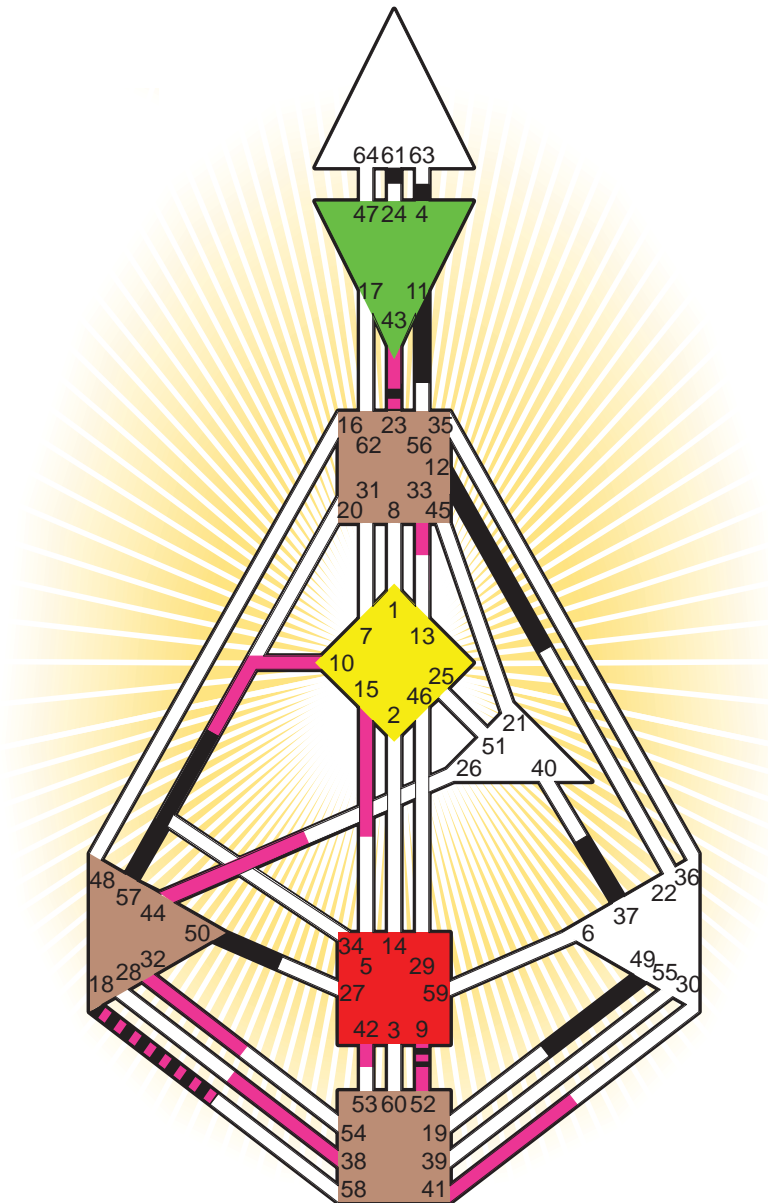

Definition Type

- No Definition
- Single Definition
- Split Definition
- Triple Split Definition
- Quadruple Split Definition

Mode

- To Wait
- To Do

Defined Centers

- Throat
- Head
- Ji
- Heart
- Sacral
- Root

Awareness

- Mental (Ajna)
- Intuitive (Spleen)
- Emotional (Solar Plexus)

	☉	⊕	☾	♈	♉	♊	♋	♌	♍	♎	♏	♐	♑
Personality	49.4	4.4	<u>57.2</u>	11.5	12.5	37.5	61.6	<u>23.3</u>	49.6	12.6	50.2	<u>9.4</u>	18.3
Design	<u>43.6</u>	<u>23.6</u>	<u>33.6</u>	<u>10.1</u>	15.1	44.5	38.2	42.6	41.5	<u>52.1</u>	32.5	<u>9.1</u>	18.3