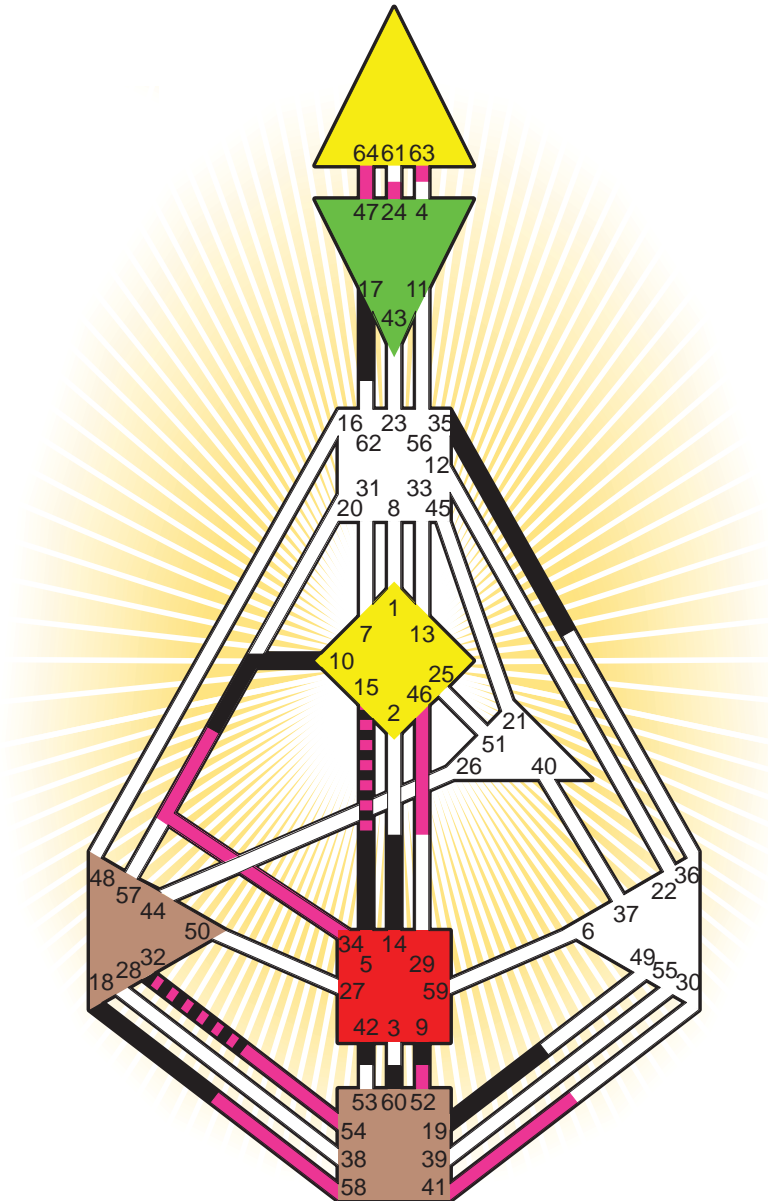

ZEN HUMAN DESIGN

INDIVIDUAL CHART

Tyra Banks

Personality

Inglewood, CA
4. December 1973
19:13:00 PST
03:13:00 GMT

Design

7. September 1973
15:09:30 GMT

Rodden Rating **AA**

Definition Type

- ☐ No Definition
- ☐ Single Definition
- ☒ Split Definition
- ☐ Triple Split Definition
- ☐ Quadruple Split Definition

Mode

- ☒ To Wait
- ☐ To Do

Defined Centers

- ☐ Throat
- ☒ Ji
- ☐ Sacral
- ☐ Head
- ☐ Heart
- ☒ Root

Awareness

- ☒ Mental (Ajna)
- ☒ Intuitive (Spleen)
- ☐ Emotional (Solar Plexus)

	☉	⊕	☾	♋	♌	♍	♎	♏	♐	♑	♒	♓	
Personality	<u>5.2</u>	<u>35.2</u>	<u>17.4</u>	<u>10.1</u>	<u>15.1</u>	<u>14.1</u>	<u>60.2</u>	<u>42.6</u>	<u>19.2</u>	<u>15.5</u>	<u>32.6</u>	<u>9.2</u>	<u>18.3</u>
Design	<u>64.4</u>	<u>63.4</u>	<u>54.3</u>	<u>58.2</u>	<u>52.2</u>	<u>47.3</u>	<u>32.3</u>	<u>24.1</u>	<u>41.2</u>	<u>15.6</u>	<u>32.1</u>	<u>34.5</u>	<u>46.6</u>