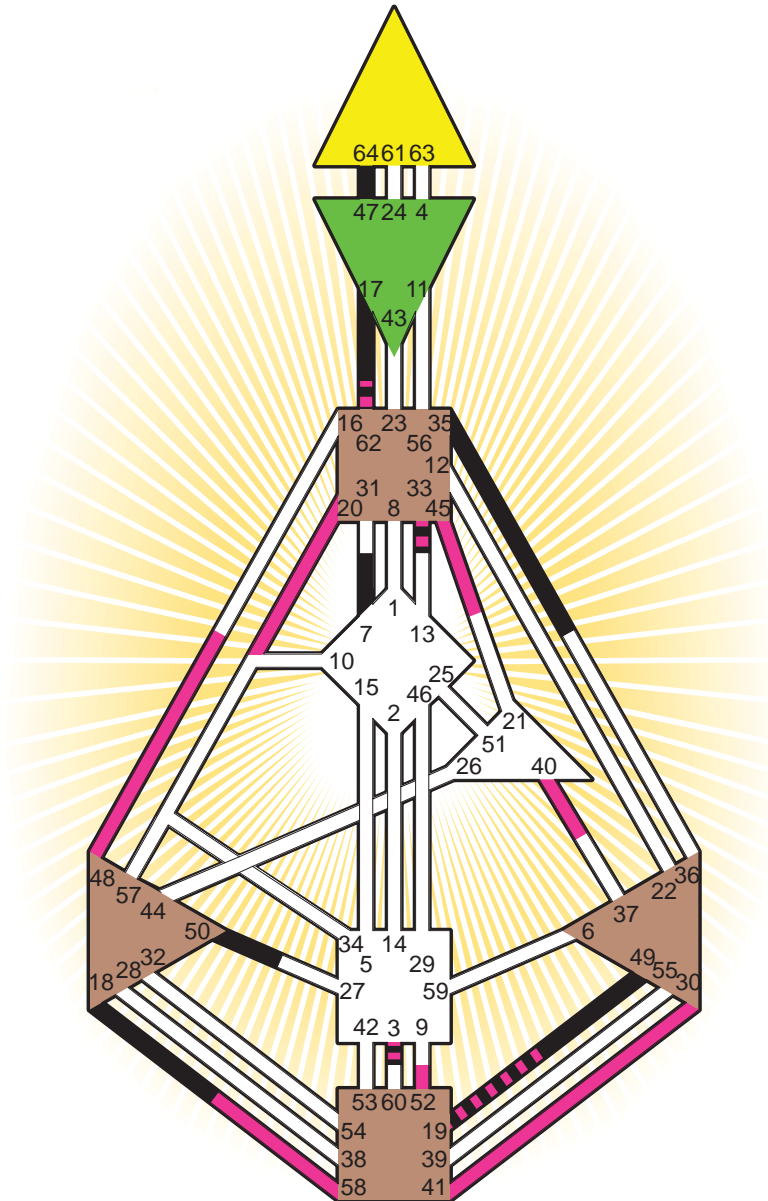

ZEN HUMAN DESIGN

INDIVIDUAL CHART

Brigitte Bardot

Personality

Paris, F
 28. September 1934
 13:15:00 WET/S
 12:15:00 GMT

Design

29. June 1934
 02:52:26 GMT

Rodden Rating **AA**

Definition Type

- No Definition
- Single Definition
- Split Definition
- Triple Split Definition
- Quadruple Split Definition

Mode

- To Wait
- To Do

Defined Centers

- Throat
- Head
- Ji
- Heart
- Sacral
- Root

Awareness

- Mental (Ajna)
- Intuitive (Spleen)
- Emotional (Solar Plexus)

	☉	⊕	☾	♋	♌	♍	♎	♏	♐	♑	♒	♓	
Personality	18.1	17.1	35.1	19.1	33.1	50.1	47.5	7.6	50.1	49.4	3.5	64.2	62.6
Design	52.3	58.3	41.2	19.4	33.4	62.4	20.1	45.2	48.5	30.4	3.5	40.5	62.4