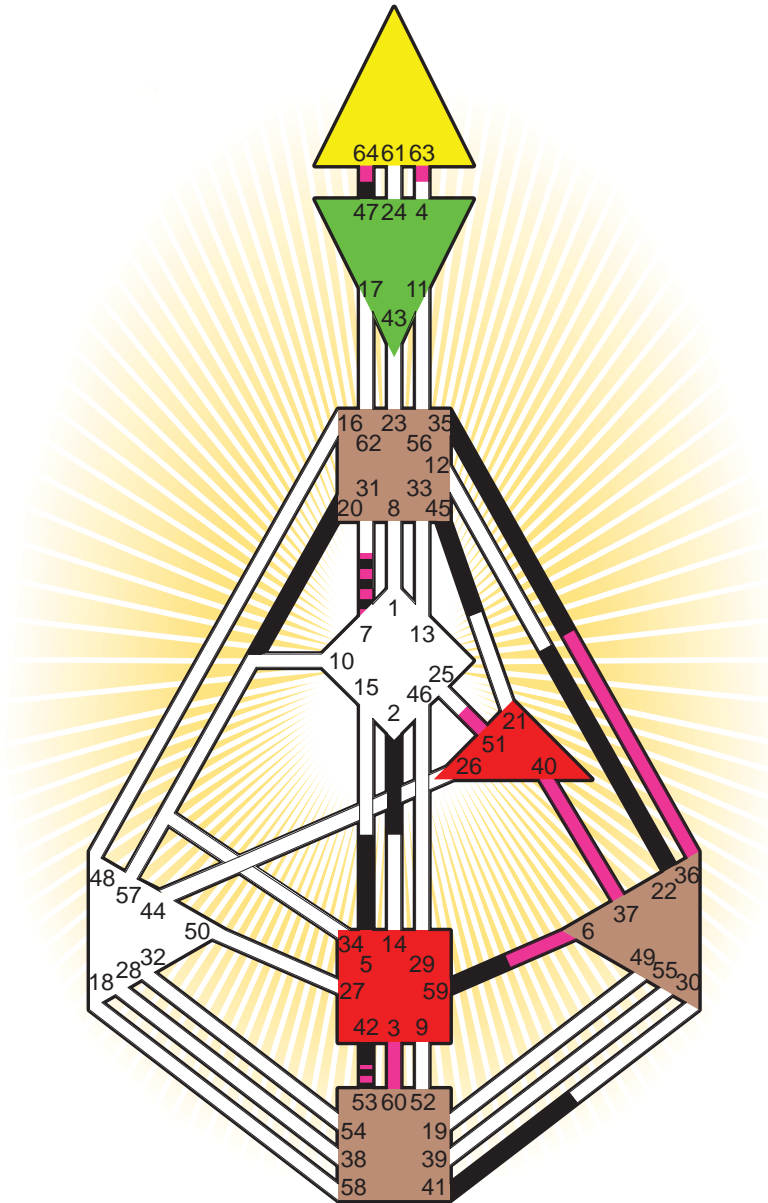

ZEN HUMAN DESIGN

INDIVIDUAL CHART

John Barrymore Jr.

Personality

Los Angeles, CA
 4. June 1932
 15:52:00 PST
 23:52:00 GMT

Design

6. March 1932
 21:09:50 GMT

Rodden Rating **A**

Definition Type

- No Definition
- Single Definition
- Split Definition
- Triple Split Definition
- Quadruple Split Definition

Mode

- To Wait
- To Do

Defined Centers

- Throat
- Head
- Ji
- Heart
- Sacral
- Root

Awareness

- Mental (Ajna)
- Intuitive (Spleen)
- Emotional (Solar Plexus)

	☉	⊕	☾	♋	♌	♍	♎	♏	♐	♑	♒	♓	
Personality	35.3	5.3	45.5	22.6	47.6	20.5	53.1	2.5	7.5	41.3	42.2	59.6	53.6
Design	63.6	64.6	37.6	36.4	6.4	36.2	3.2	37.3	7.2	60.6	51.3	40.1	53.6