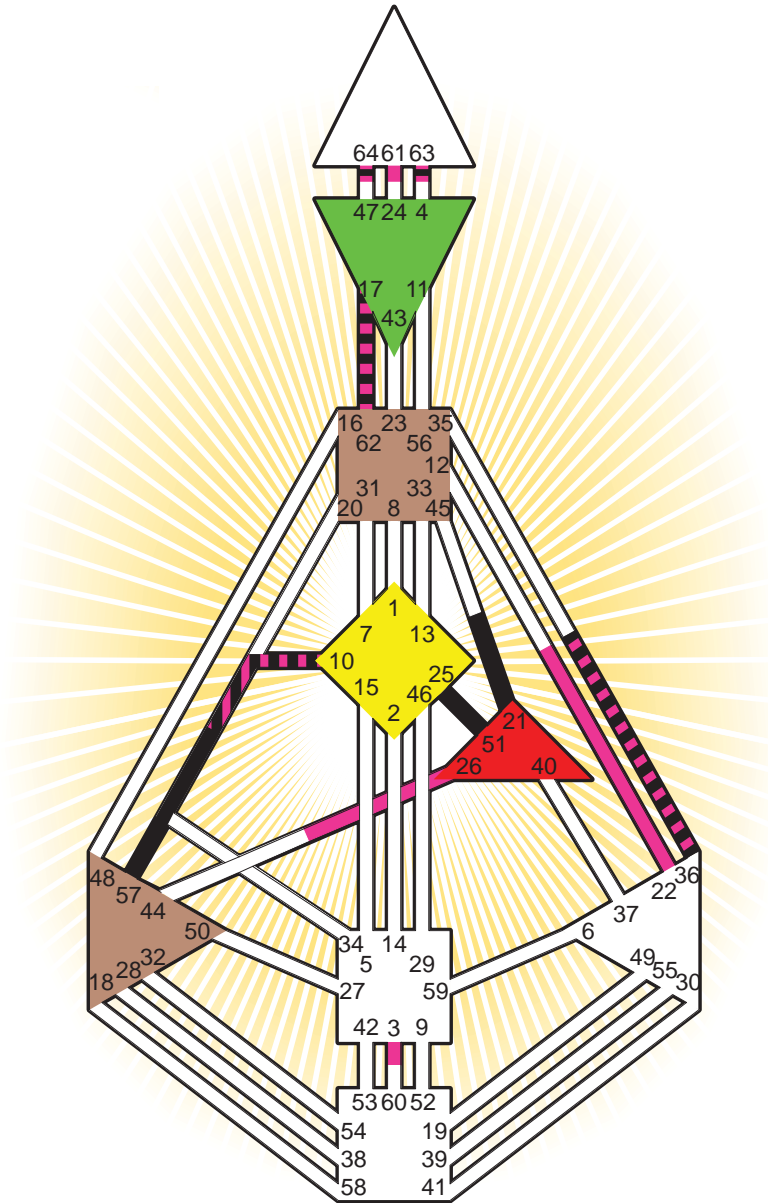

ZEN HUMAN DESIGN

INDIVIDUAL CHART

Charles Baudelaire

Personality

Paris, F
9. April 1821
15:00:00 LMT
14:50:40 GMT

Design

11. January 1821
21:09:19 GMT

Rodden Rating **AA**

Definition Type

- ☐ No Definition
- ☐ Single Definition
- ☒ Split Definition
- ☐ Triple Split Definition
- ☐ Quadruple Split Definition

Mode

- ☒ To Wait
- ☐ To Do

Defined Centers

- ☒ Throat
- ☐ Head
- ☒ Ji
- ☒ Heart
- ☐ Sacral
- ☐ Root

Awareness

- ☒ Mental (Ajna)
- ☒ Intuitive (Spleen)
- ☐ Emotional (Solar Plexus)

	☉	⊕	☾	♋	♌	♍	♎	♏	♐	♑	♒	♓	
Personality	<u>51.5</u>	<u>57.5</u>	<u>62.2</u>	63.2	64.2	36.6	<u>17.5</u>	<u>25.3</u>	21.1	<u>51.2</u>	<u>10.6</u>	<u>10.6</u>	<u>25.1</u>
Design	<u>61.1</u>	<u>62.1</u>	3.6	63.5	64.5	<u>10.6</u>	<u>26.3</u>	61.1	<u>22.3</u>	<u>17.5</u>	<u>10.3</u>	<u>10.4</u>	<u>36.5</u>