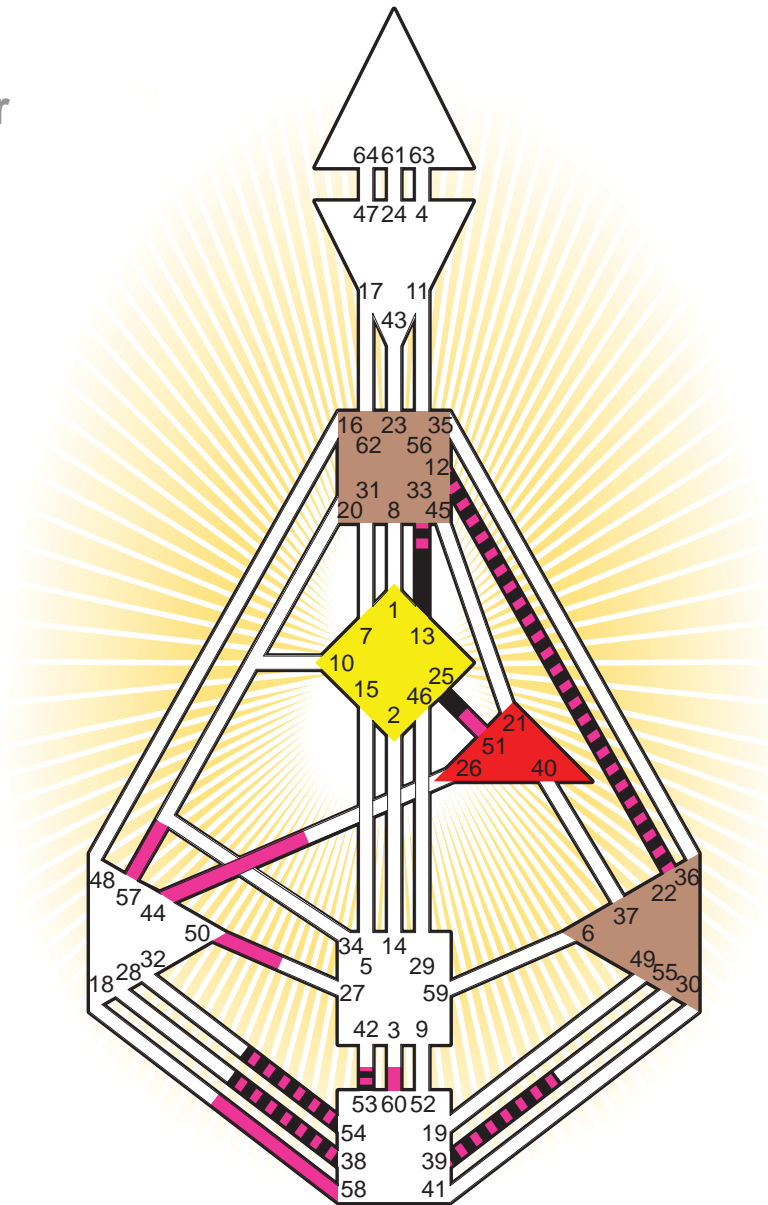

ZEN HUMAN DESIGN

INDIVIDUAL CHART

Simone de Beauvoir

Personality

Paris, F
 9. January 1908
 04:30:00 LMT
 04:20:40 GMT

Design

14. October 1907
 00:39:53 GMT

Rodden Rating **AA**

Definition Type

- No Definition
- Single Definition
- Split Definition
- Triple Split Definition
- Quadruple Split Definition

Mode

- To Wait
- To Do

Defined Centers

- Throat
- Head
- Ji
- Heart
- Sacral
- Root

Awareness

- Mental (Ajna)
- Intuitive (Spleen)
- Emotional (Solar Plexus)

	☉	⊕	☾	♋	♌	♍	♎	♏	♐	♑	♒	♓	
Personality	54.3	53.3	<u>25.2</u>	39.6	38.6	38.6	<u>13.3</u>	25.1	<u>33.4</u>	<u>22.6</u>	38.4	39.5	<u>12.1</u>
Design	57.5	<u>51.5</u>	38.6	53.4	54.4	44.5	50.1	60.5	<u>33.3</u>	<u>22.6</u>	58.6	39.6	<u>12.3</u>