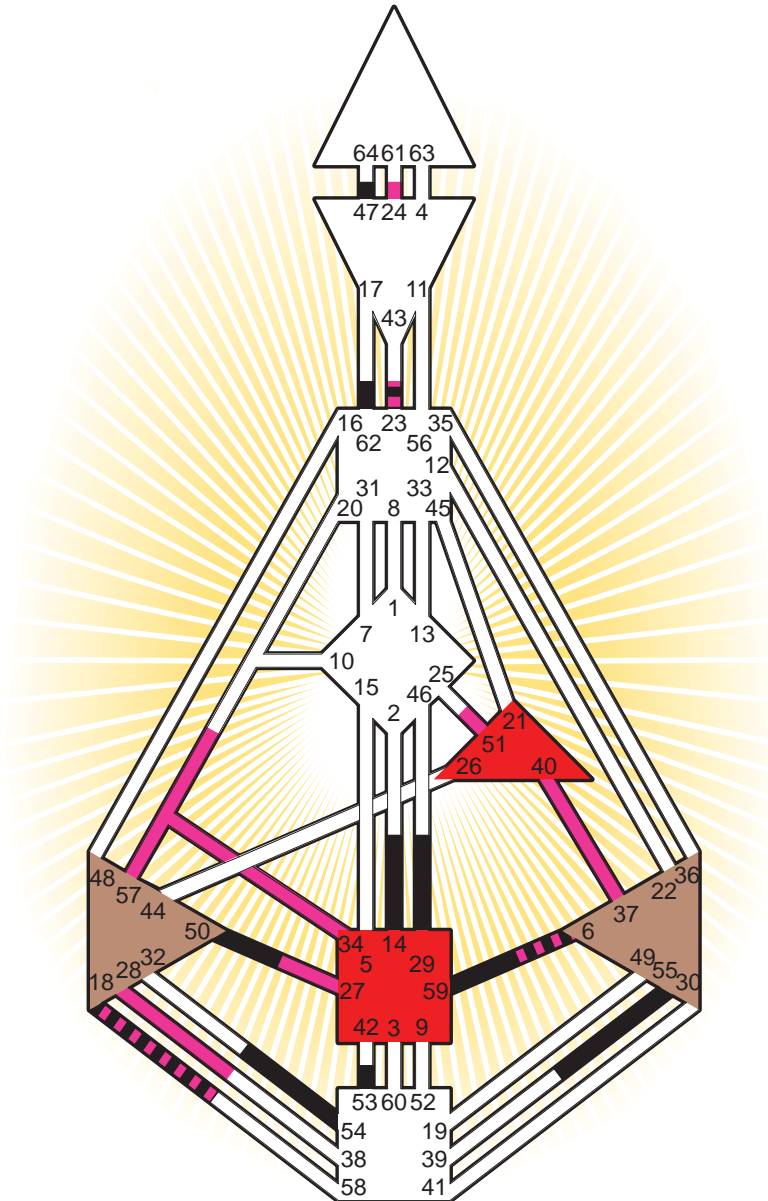

ZEN HUMAN DESIGN

INDIVIDUAL CHART

Beck

Personality

Los Angeles, CA
 8. July 1970
 23:59:00 PDT
 06:59:00 GMT

Design

8. April 1970
 22:20:21 GMT

Rodden Rating **B**

Definition Type

- No Definition
- Single Definition
- Split Definition
- Triple Split Definition
- Quadruple Split Definition

Mode

- To Wait
- To Do

Defined Centers

- Throat
- Head
- Ji
- Heart
- Sacral
- Root

Awareness

- Mental (Ajna)
- Intuitive (Spleen)
- Emotional (Solar Plexus)

	☉	⊕	☾	♋	♌	♍	♎	♏	♐	♑	♒	♓	
Personality	53.2	54.2	47.2	55.4	59.4	53.5	29.2	62.4	50.1	23.2	18.2	14.5	6.3
Design	51.4	57.4	23.6	37.6	40.6	27.3	27.6	23.5	28.1	24.2	18.3	34.1	6.4