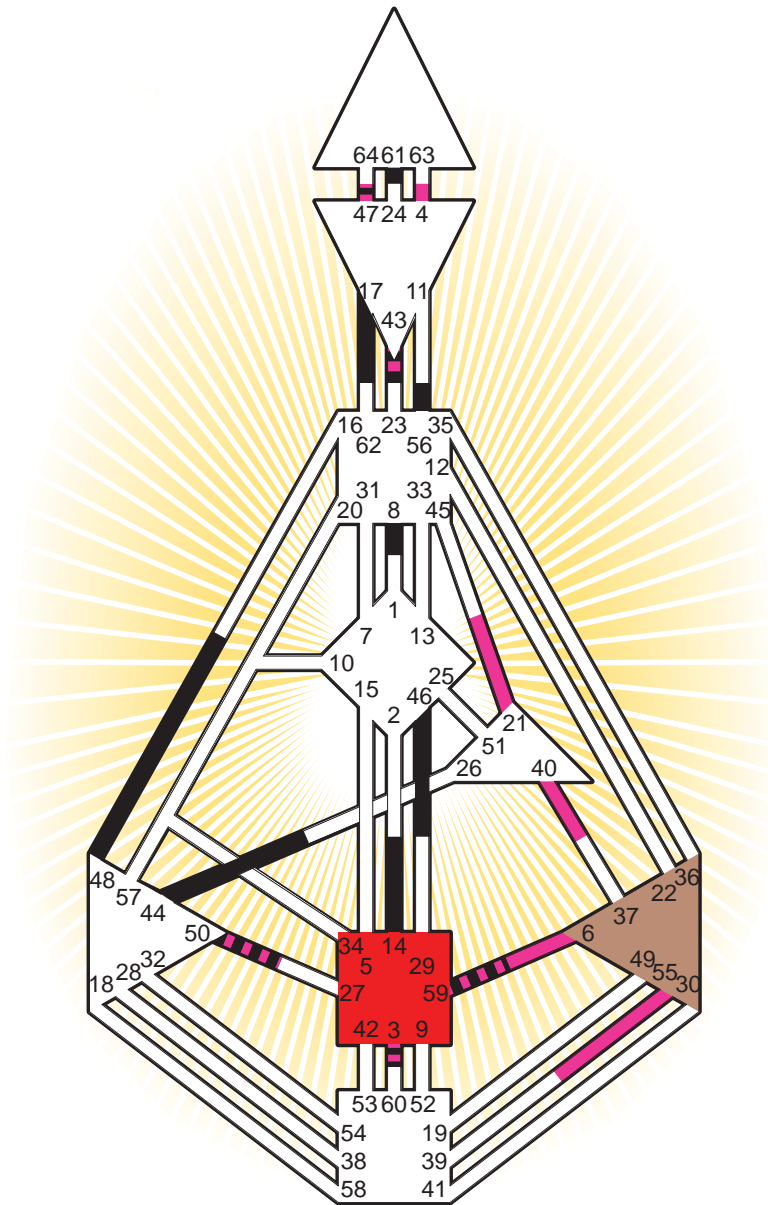

ZEN HUMAN DESIGN

INDIVIDUAL CHART

Boris Becker

Personality

Leimen bei Karlsruhe, D
 22. November 1967
 08:45:00 MET
 07:45:00 GMT

Design

25. August 1967
 04:53:29 GMT

Rodden Rating **AA**

Definition Type

- No Definition
- Single Definition
- Split Definition
- Triple Split Definition
- Quadruple Split Definition

Mode

- To Wait
- To Do

Defined Centers

- Throat
- Head
- Ji
- Heart
- Sacral
- Root

Awareness

- Mental (Ajna)
- Intuitive (Spleen)
- Emotional (Solar Plexus)

	☉	⊕	☾	♈	♉	♊	♋	♌	♍	♎	♏	♐	♑
Personality	14.6	8.6	56.1	3.2	50.2	44.4	48.4	61.3	<u>59.5</u>	17.3	46.1	43.6	47.6
Design	<u>59.2</u>	55.2	3.3	3.4	50.4	<u>59.2</u>	40.4	43.2	4.1	21.3	<u>6.1</u>	43.4	47.3