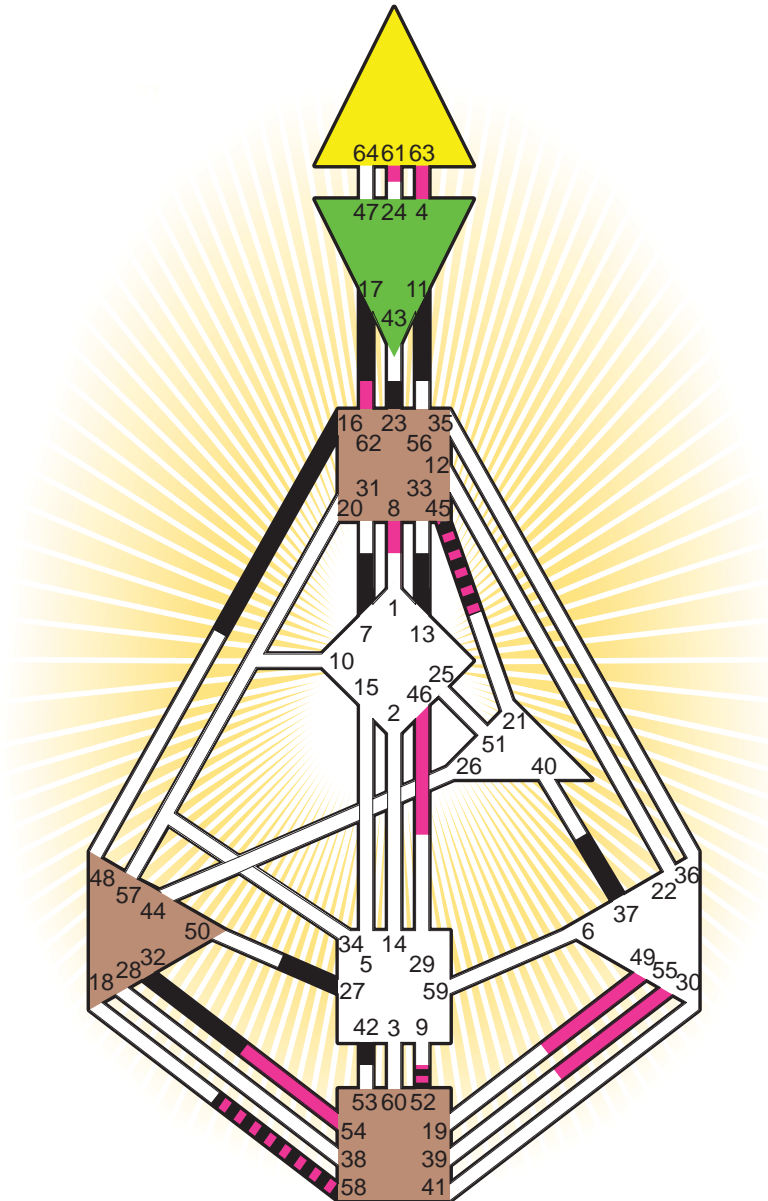

ZEN HUMAN DESIGN

INDIVIDUAL CHART

Samuel Beckett

Personality

Dublin, IRL
13. April 1906
20:14:00 LMT
20:39:00 GMT

Design

16. January 1906
00:42:50 GMT

Rodden Rating **B**

Definition Type

- ☐ No Definition
- ☐ Single Definition
- ☒ Split Definition
- ☐ Triple Split Definition
- ☐ Quadruple Split Definition

Mode

- ☒ To Wait
- ☐ To Do

Defined Centers

- ☒ Throat
- ☒ Head
- ☐ Ji
- ☐ Heart
- ☐ Sacral
- ☐ Root

Awareness

- ☒ Mental (Ajna)
- ☐ Intuitive (Spleen)
- ☐ Emotional (Solar Plexus)

	☉	⊕	☾	♋	♌	♍	♎	♏	♐	♑	♒	♓	
Personality	42.3	<u>32.3</u>	11.5	7.6	13.6	<u>17.6</u>	27.6	23.1	16.1	37.6	58.5	52.5	45.5
Design	61.5	<u>62.5</u>	46.4	<u>4.3</u>	49.3	58.1	<u>54.3</u>	<u>63.4</u>	8.3	55.1	58.2	52.6	45.5