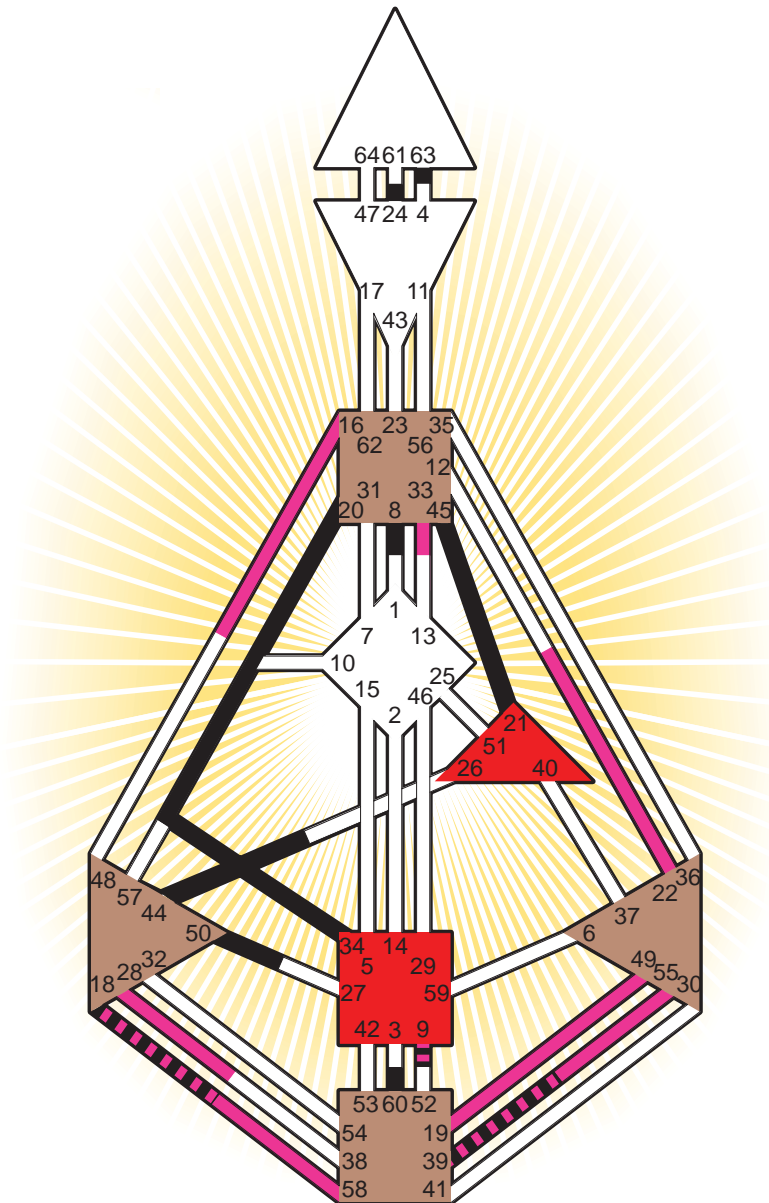

ZEN HUMAN DESIGN

INDIVIDUAL CHART

David Beckham

Personality

London, GBE
 2. May 1975
 06:17:00 WET/S
 05:17:00 GMT

Design

2. February 1975
 16:18:13 GMT

Rodden Rating **B**

Definition Type

- No Definition
- Single Definition
- Split Definition
- Triple Split Definition
- Quadruple Split Definition

Mode

- To Wait
- To Do

Defined Centers

- Throat
- Head
- Ji
- Heart
- Sacral
- Root

Awareness

- Mental (Ajna)
- Intuitive (Spleen)
- Emotional (Solar Plexus)

	☉	⊕	☾	♋	♌	♍	♎	♏	♐	♑	♒	♓	
Personality	24.4	44.4	60.4	34.2	20.2	8.2	45.5	63.5	21.2	39.5	50.4	9.6	18.4
Design	19.6	33.6	28.5	9.3	16.3	49.6	55.5	58.6	22.3	39.5	28.1	9.6	18.6