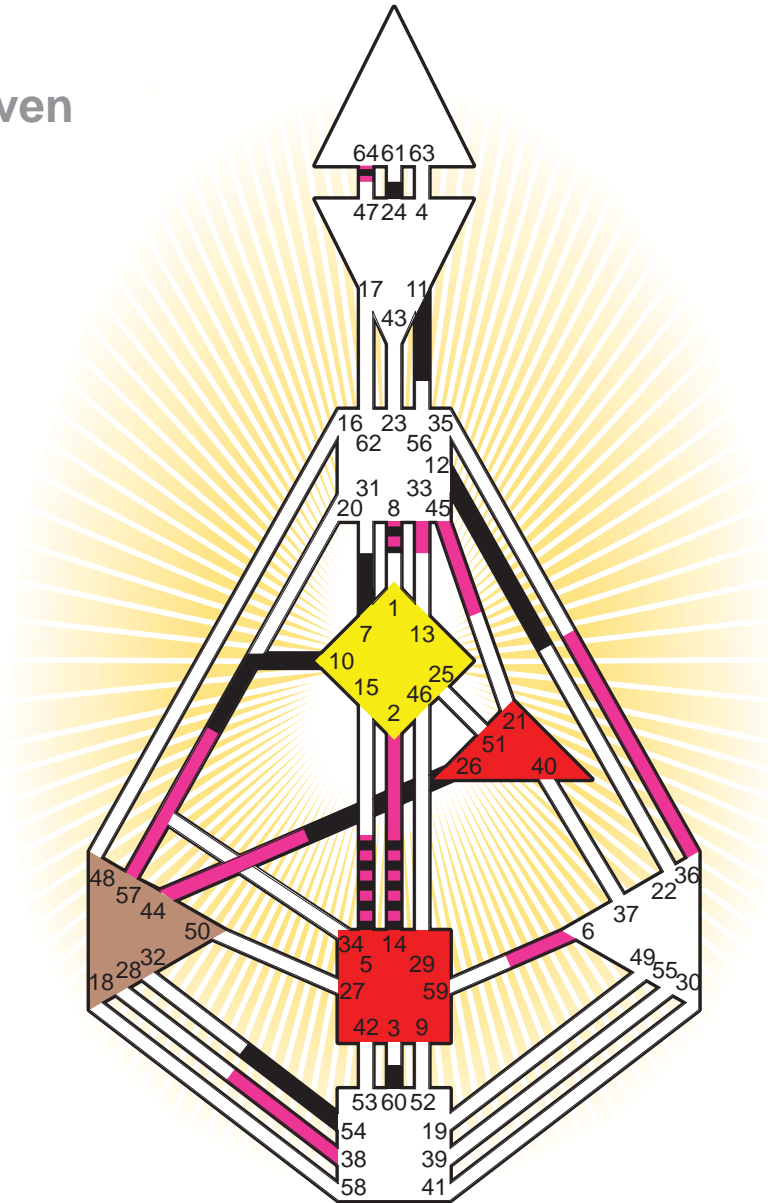

ZEN HUMAN DESIGN

INDIVIDUAL CHART

Ludwig Van Beethoven

Personality

Bonn, D
 16. December 1770
 03:40:00 LMT
 03:11:40 GMT

Design

19. September 1770
 06:35:50 GMT

Rodden Rating **DD**

Definition Type

- No Definition
- Single Definition
- Split Definition
- Triple Split Definition
- Quadruple Split Definition

Mode

- To Wait
- To Do

Defined Centers

- Throat
- Head
- Ji
- Heart
- Sacral
- Root

Awareness

- Mental (Ajna)
- Intuitive (Spleen)
- Emotional (Solar Plexus)

	☉	⊕	☾	♈	♉	♊	♋	♌	♍	♎	♏	♐	♑
Personality	11.2	12.2	5.2	<u>14.3</u>	8.3	<u>26.6</u>	60.1	12.1	<u>10.6</u>	7.3	24.5	64.3	54.2
Design	6.4	36.4	6.4	<u>14.5</u>	8.5	<u>57.5</u>	<u>44.2</u>	45.4	5.6	33.5	<u>2.3</u>	64.1	38.6