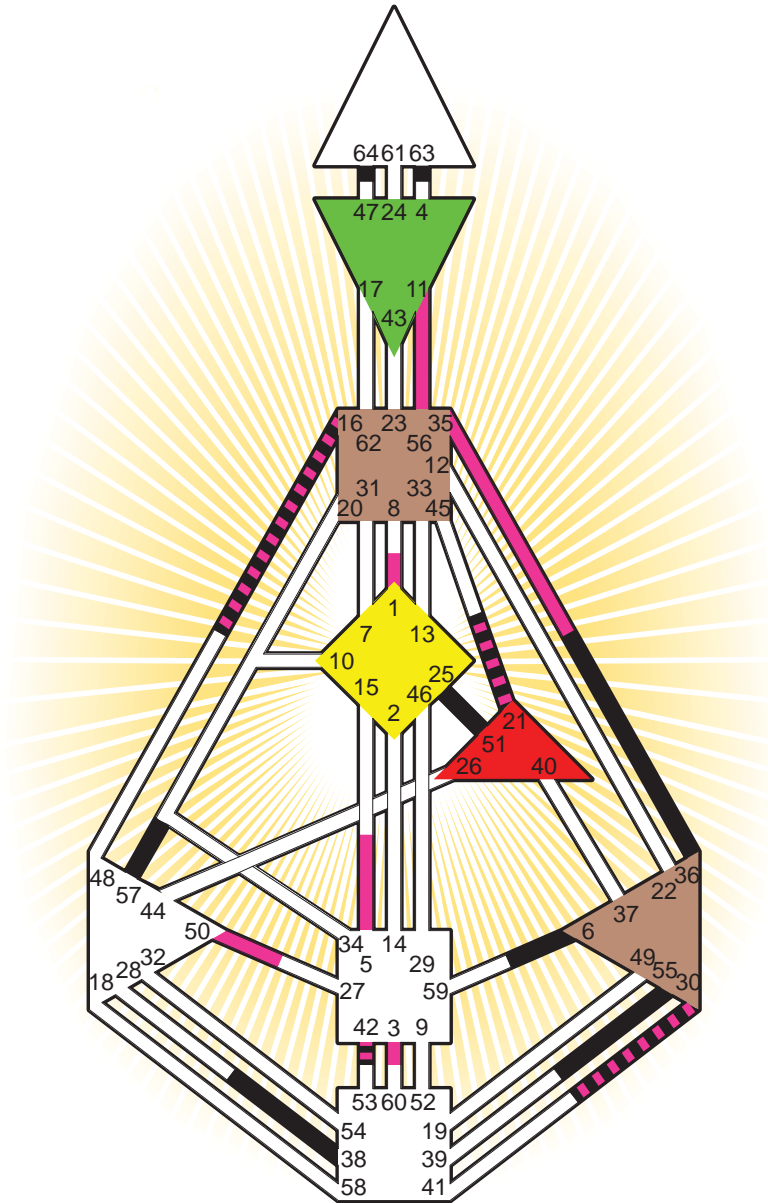

ZEN HUMAN DESIGN

INDIVIDUAL CHART

Alexander G. Bell

Personality

Edinburgh, SCO
 3. March 1847
 07:00:00 LMT
 07:12:52 GMT

Design

6. December 1846
 13:48:28 GMT

Rodden Rating **AA**

Definition Type

- No Definition
- Single Definition
- Split Definition
- Triple Split Definition
- Quadruple Split Definition

Mode

- To Wait
- To Do

Defined Centers

- Throat
- Head
- Ji
- Heart
- Sacral
- Root

Awareness

- Mental (Ajna)
- Intuitive (Spleen)
- Emotional (Solar Plexus)

	☉	⊕	☾	♋	♌	♍	♎	♏	♐	♑	♒	♓	
Personality	63.1	64.1	6.3	57.5	51.5	36.3	25.3	38.6	16.3	55.5	21.4	30.5	42.4
Design	5.3	35.3	56.1	50.1	3.1	11.4	5.1	1.2	16.6	30.1	21.1	30.2	42.4