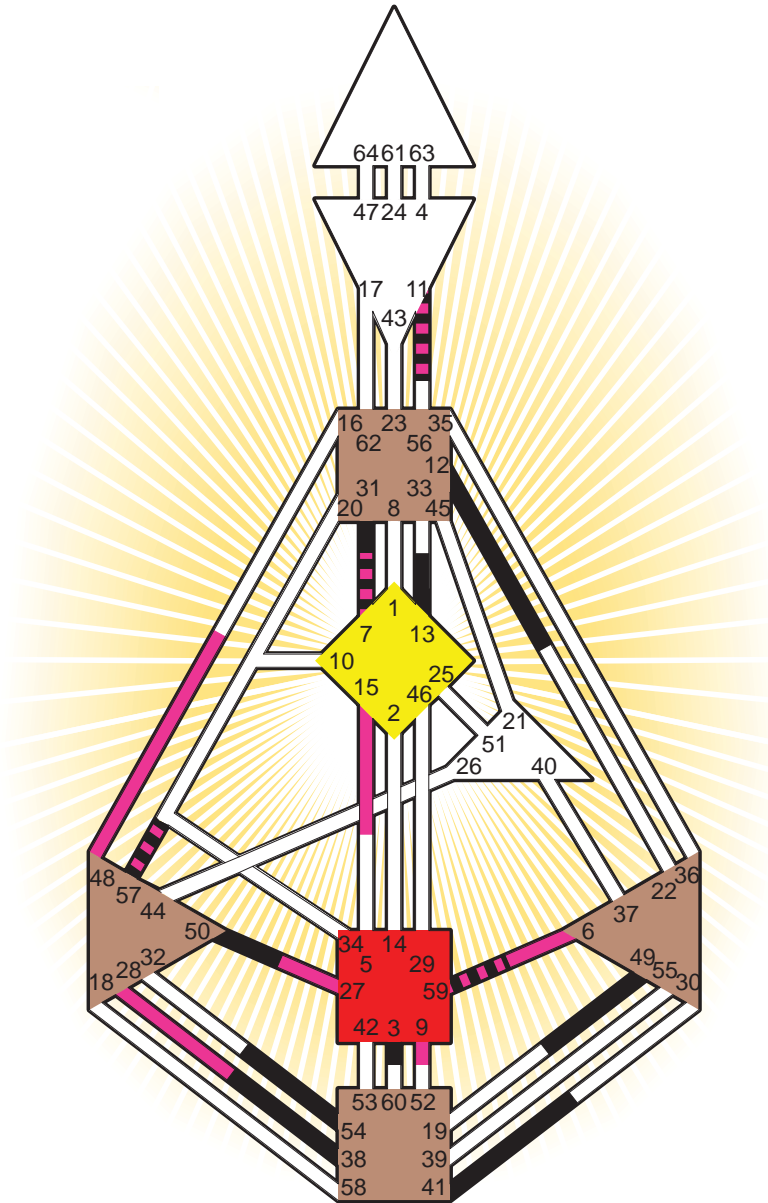

ZEN HUMAN DESIGN

INDIVIDUAL CHART

John Belushi

Personality

Chicago, IL
 25. January 1949
 05:12:00 CST
 11:12:00 GMT

Design

30. October 1948
 16:45:07 GMT

Rodden Rating **AA**

Definition Type

- No Definition
- Single Definition
- Split Definition
- Triple Split Definition
- Quadruple Split Definition

Mode

- To Wait
- To Do

Defined Centers

- Throat
- Head
- Ji
- Heart
- Sacral
- Root

Awareness

- Mental (Ajna)
- Intuitive (Spleen)
- Emotional (Solar Plexus)

	☉	⊕	☾	♋	♌	♍	♎	♏	♐	♑	♒	♓	
Personality	41.4	31.4	11.1	3.4	50.4	49.2	38.6	13.4	54.1	59.6	12.5	57.1	7.3
Design	28.6	27.6	57.2	27.4	28.4	57.6	6.6	9.5	11.5	59.5	15.3	48.5	7.4