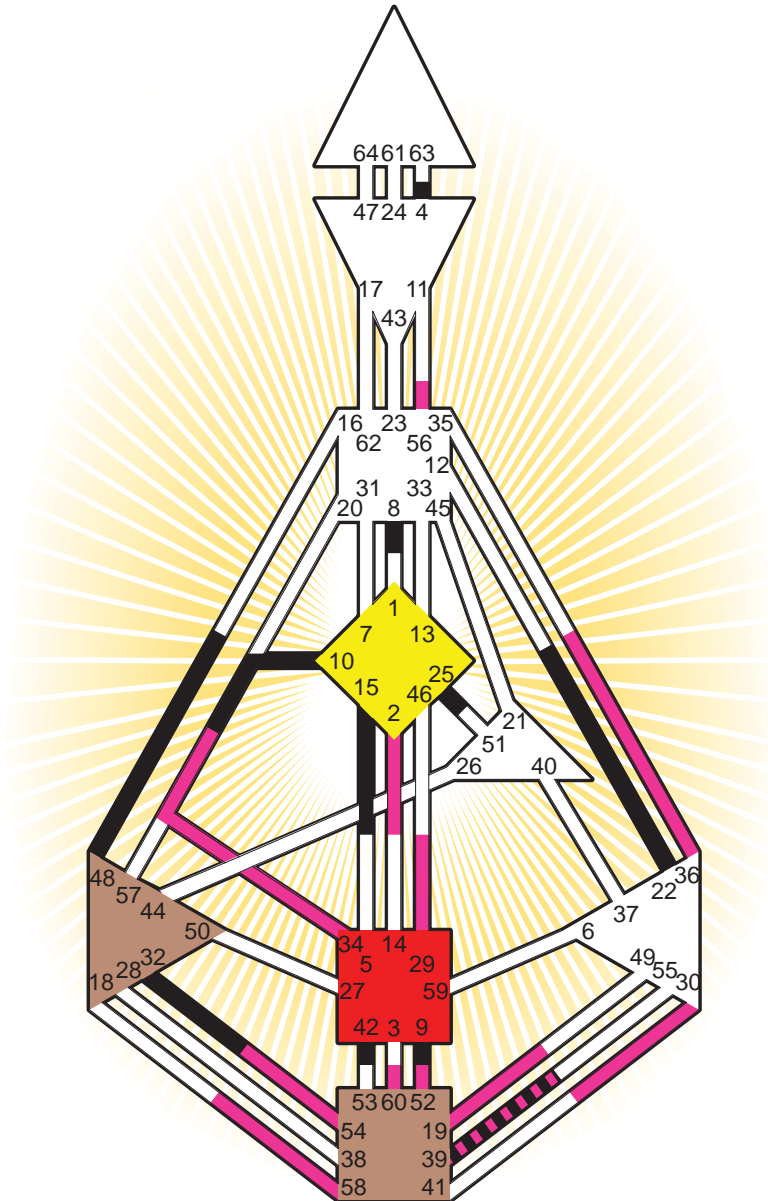

#### Definition Type

- No Definition
- Single Definition
- Split Definition
- Triple Split Definition
- Quadruple Split Definition

#### Mode

- To Wait
- To Do

#### Defined Centers

- Throat
- Head
- Ji
- Heart
- Sacral
- Root

#### Awareness

- Mental (Ajna)
- Intuitive (Spleen)
- Emotional (Solar Plexus)

	☉	⊕	☾	♋	♌	♍	♎	♏	♐	♑	♒	♓	
Personality	42.5	<u>32.5</u>	48.5	15.3	<u>10.3</u>	25.1	8.6	15.2	22.4	<u>9.2</u>	25.3	4.6	39.5
Design	60.1	56.1	56.5	<u>52.4</u>	58.4	<u>54.6</u>	19.4	2.1	30.6	<u>34.6</u>	36.4	29.2	39.6