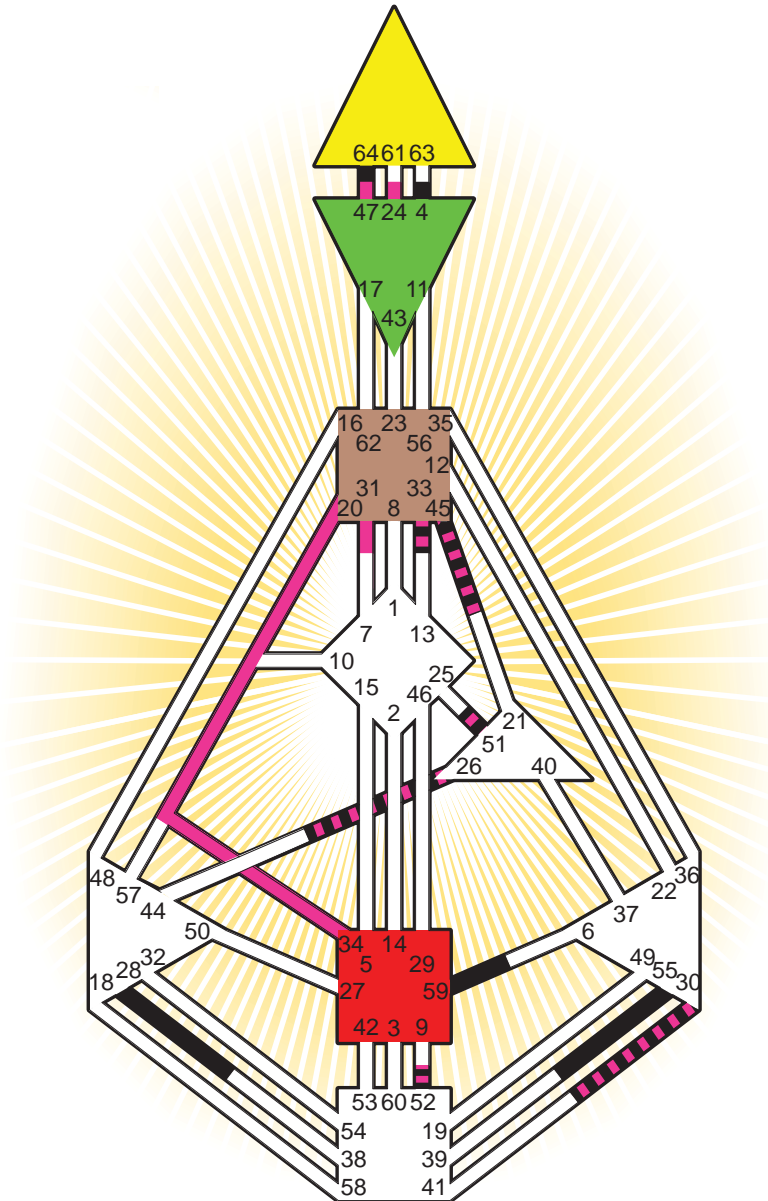

Definition Type

- No Definition
- Single Definition
- Split Definition
- Triple Split Definition
- Quadruple Split Definition

Mode

- To Wait
- To Do

Defined Centers

- Throat
- Head
- Ji
- Heart
- Sacral
- Root

Awareness

- Mental (Ajna)
- Intuitive (Spleen)
- Emotional (Solar Plexus)

	☉	⊕	☾	♋	♌	♍	♎	♏	♐	♑	♒	♓	
Personality	59.2	55.2	51.6	26.3	45.3	<u>64.4</u>	33.1	28.4	52.6	4.2	30.2	33.1	52.3
Design	<u>20.4</u>	<u>34.4</u>	<u>34.2</u>	26.6	45.6	24.2	51.6	<u>47.2</u>	45.3	33.2	30.4	31.3	52.1