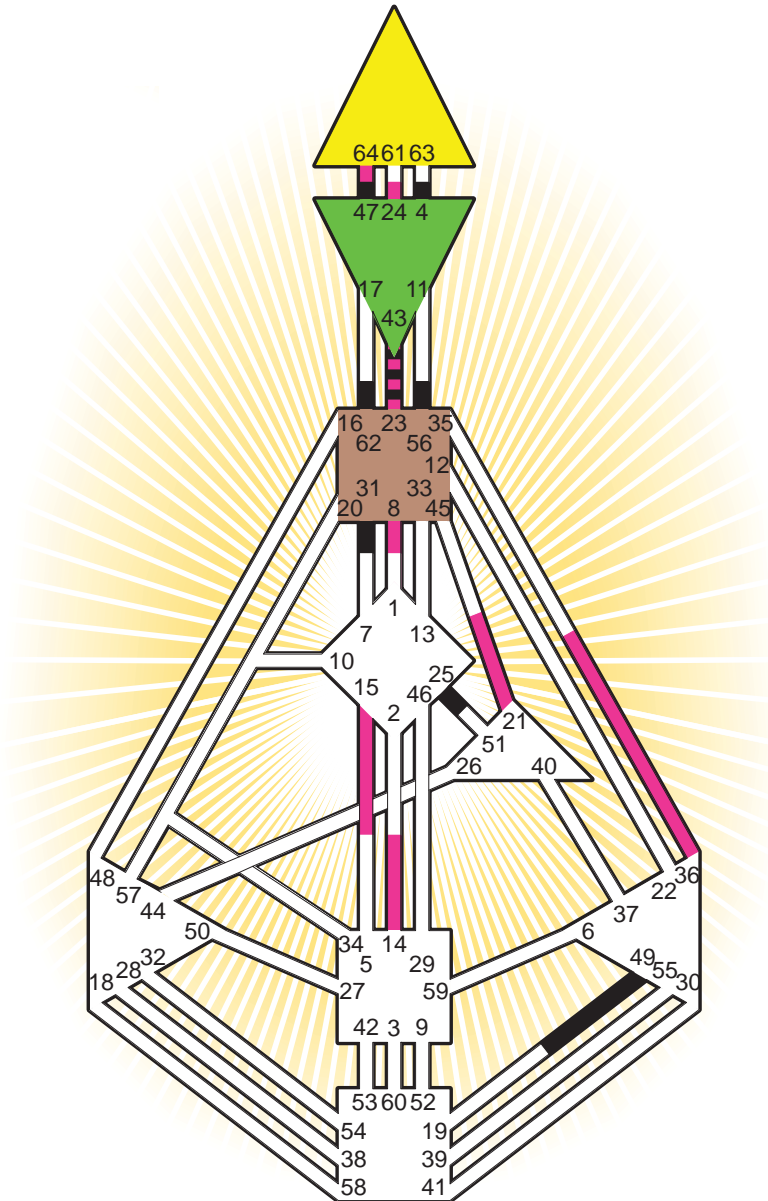

ZEN HUMAN DESIGN

INDIVIDUAL CHART

Halle Berry

Personality

Cleveland, OH
 14. August 1966
 23:59:00 EDT
 03:59:00 GMT

Design

15. May 1966
 04:12:49 GMT

Rodden Rating **A**

Definition Type

- No Definition
- Single Definition
- Split Definition
- Triple Split Definition
- Quadruple Split Definition

Mode

- To Wait
- To Do

Defined Centers

- Throat
- Head
- Ji
- Heart
- Sacral
- Root

Awareness

- Mental (Ajna)
- Intuitive (Spleen)
- Emotional (Solar Plexus)

| | ☉ | ⊕ | ☾ | ♋ | ♌ | ♍ | ♎ | ♏ | ♐ | ♑ | ♒ | ♓ | |
|--------------------|------|------|------|------|------|------|------|------|------|------|------|------|------|
| Personality | 4.4 | 49.4 | 31.2 | 23.3 | 43.3 | 31.2 | 56.4 | 62.3 | 62.2 | 25.1 | 47.2 | 43.1 | 47.1 |
| Design | 23.6 | 43.6 | 36.1 | 8.1 | 14.1 | 24.3 | 21.2 | 23.2 | 15.4 | 36.5 | 64.5 | 43.2 | 64.5 |