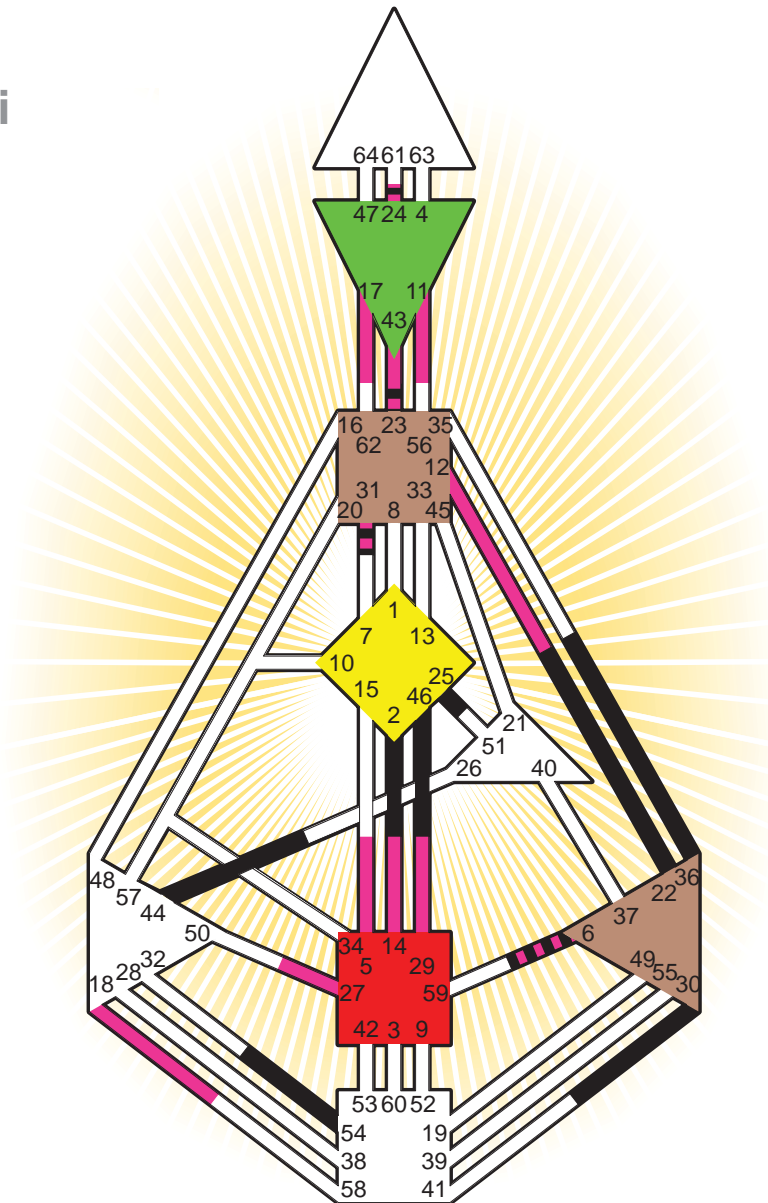

#### Definition Type

- No Definition
- Single Definition
- Split Definition
- Triple Split Definition
- Quadruple Split Definition

#### Mode

- To Wait
- To Do

#### Defined Centers

- Throat
- Head
- Ji
- Heart
- Sacral
- Root

#### Awareness

- Mental (Ajna)
- Intuitive (Spleen)
- Emotional (Solar Plexus)

	☉	⊕	☾	♋	♌	♍	♎	♏	♐	♑	♒	♓	
Personality	36.4	6.4	44.4	46.4	25.4	30.6	22.1	54.4	2.1	24.5	23.5	6.4	31.1
Design	11.6	12.6	29.5	18.4	17.4	5.5	14.5	43.1	27.5	24.1	23.5	6.6	31.3