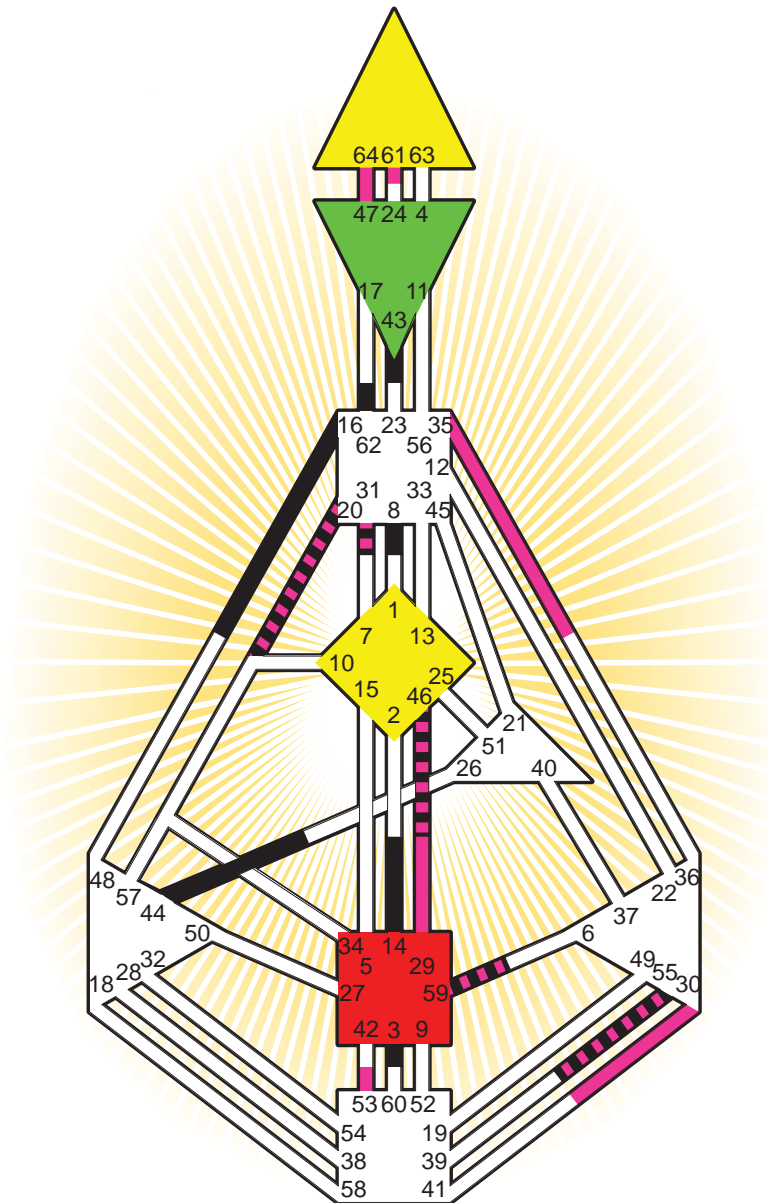

ZEN HUMAN DESIGN

INDIVIDUAL CHART

Joe Biden

Personality

Scranton, PA
 20. November 1942
 08:30:00 EWT
 12:30:00 GMT

Design

23. August 1942
 07:59:43 GMT

Rodden Rating **A**

Definition Type

- No Definition
- Single Definition
- Split Definition
- Triple Split Definition
- Quadruple Split Definition

Mode

- To Wait
- To Do

Defined Centers

- Throat
- Ji
- Sacral
- Head
- Heart
- Root

Awareness

- Mental (Ajna)
- Intuitive (Spleen)
- Emotional (Solar Plexus)

	☉	⊕	☾	♋	♌	♍	♎	♏	♐	♑	♒	♓	
Personality	14.4	8.4	3.5	59.1	55.1	43.3	14.5	44.6	62.5	16.5	20.3	46.4	31.6
Design	29.6	30.6	61.1	59.5	55.5	47.1	31.6	64.3	53.2	35.1	20.5	46.1	31.5