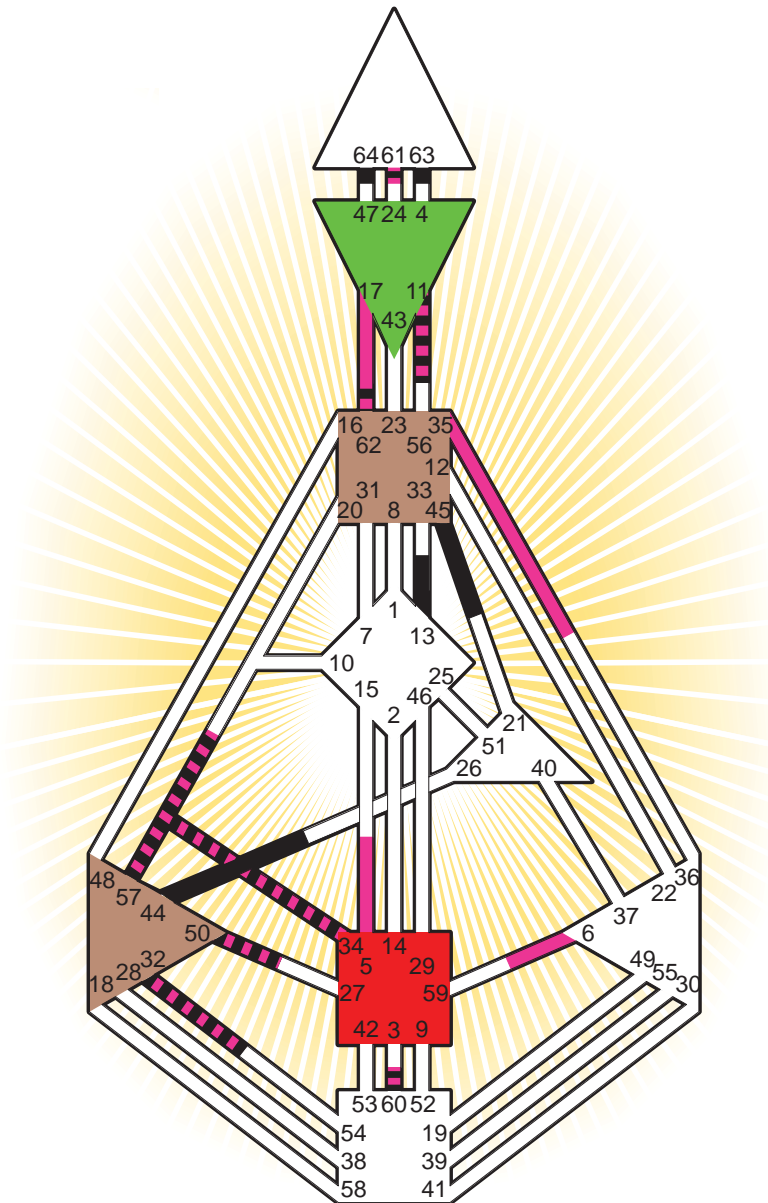

Definition Type

- No Definition
- Single Definition
- Split Definition
- Triple Split Definition
- Quadruple Split Definition

Mode

- To Wait
- To Do

Defined Centers

- Throat
- Head
- Ji
- Heart
- Sacral
- Root

Awareness

- Mental (Ajna)
- Intuitive (Spleen)
- Emotional (Solar Plexus)

	☉	⊕	☾	♈	♉	♊	♋	♌	♍	♎	♏	♐	♑
Personality	63.2	64.2	45.1	<u>62.1</u>	61.1	13.3	60.5	<u>57.4</u>	44.3	32.1	<u>34.5</u>	11.5	50.1
Design	5.4	35.4	<u>17.5</u>	<u>62.3</u>	61.3	5.1	60.3	6.3	50.6	<u>57.5</u>	<u>34.2</u>	11.2	32.6