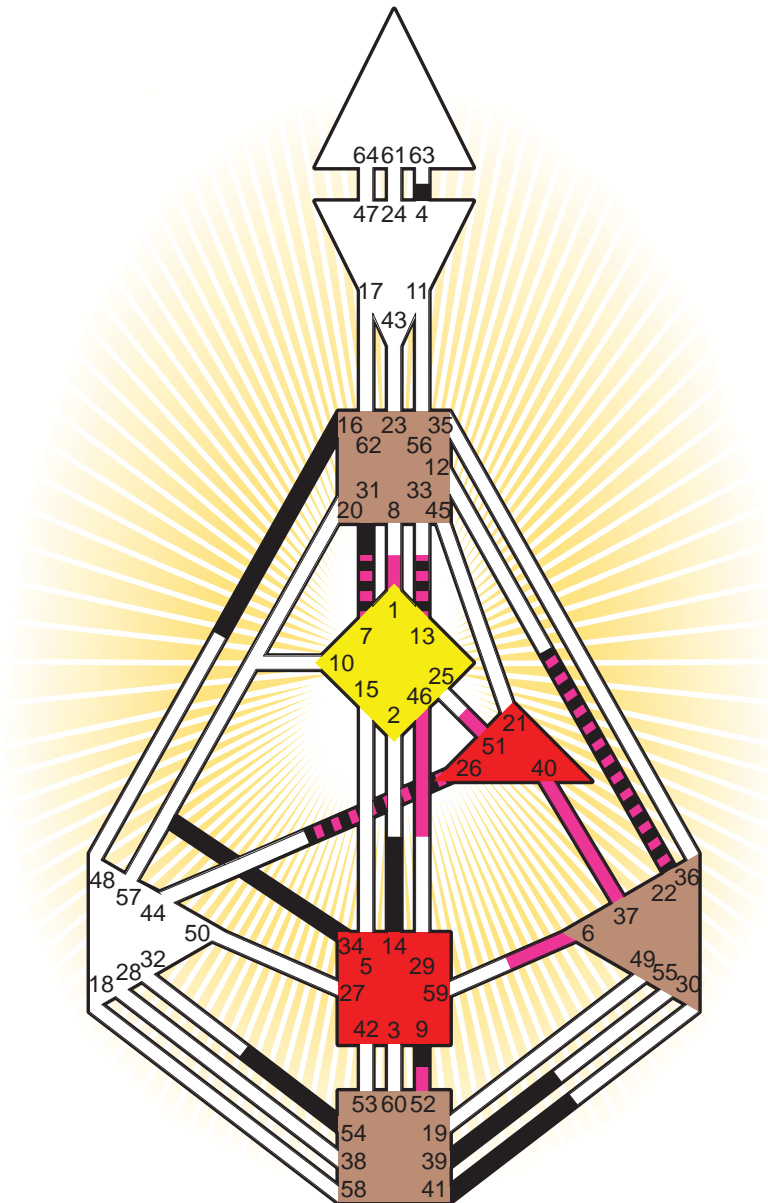

ZEN HUMAN DESIGN

INDIVIDUAL CHART

William Blake

Personality

London, GBE
 28. November 1757
 18:45:00 LMT
 18:45:40 GMT

Design

1. September 1757
 04:26:03 GMT

Rodden Rating **A**

Definition Type

- No Definition
- Single Definition
- Split Definition
- Triple Split Definition
- Quadruple Split Definition

Mode

- To Wait
- To Do

Defined Centers

- Throat
- Head
- Ji
- Heart
- Sacral
- Root

Awareness

- Mental (Ajna)
- Intuitive (Spleen)
- Emotional (Solar Plexus)

	☉	⊕	☾	♋	♌	♍	♎	♏	♐	♑	♒	♓	
Personality	<u>9.2</u>	<u>16.2</u>	<u>39.3</u>	<u>31.5</u>	<u>41.5</u>	<u>14.3</u>	<u>54.5</u>	<u>4.2</u>	<u>34.1</u>	<u>13.4</u>	<u>22.3</u>	<u>7.3</u>	<u>26.4</u>
Design	<u>40.4</u>	<u>37.4</u>	<u>51.3</u>	<u>7.1</u>	<u>13.1</u>	<u>6.2</u>	<u>46.4</u>	<u>52.3</u>	<u>1.1</u>	<u>13.5</u>	<u>22.6</u>	<u>7.1</u>	<u>26.2</u>