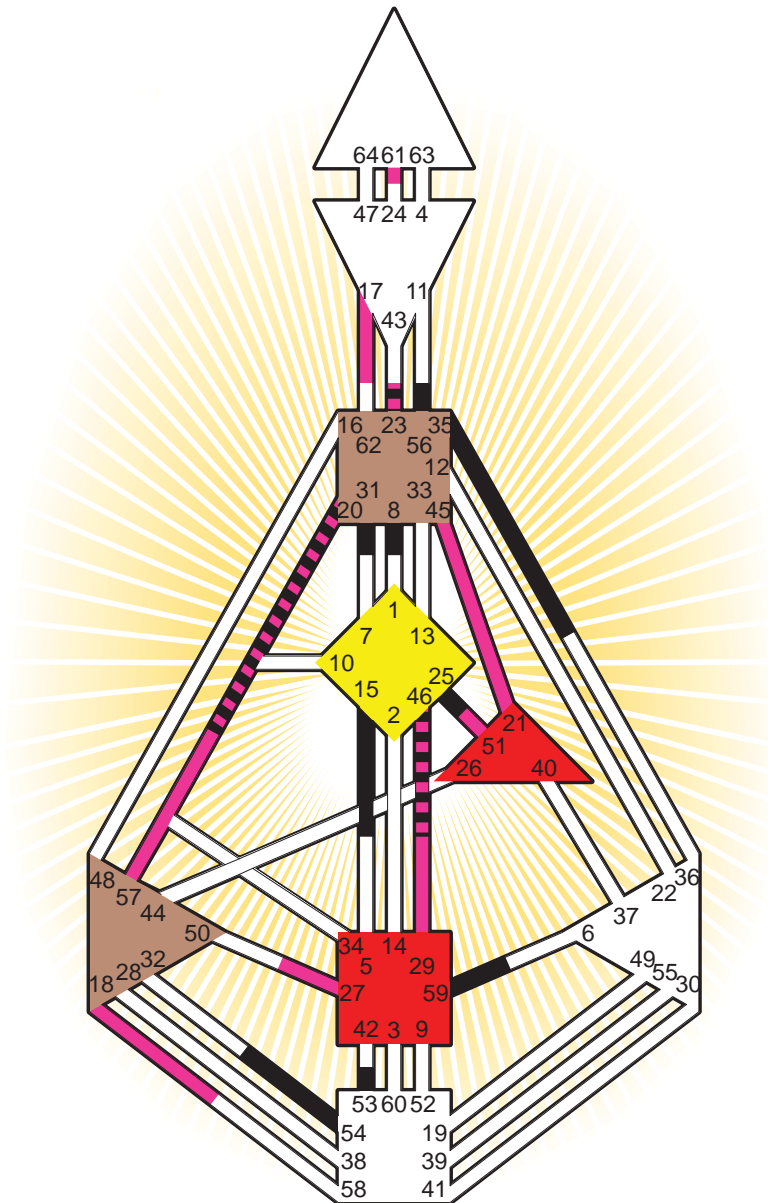

ZEN HUMAN DESIGN

INDIVIDUAL CHART

Ernst Bloch

Personality

Ludwigshafen, D
 8. July 1885
 08:00:00 LMT
 07:26:16 GMT

Design

7. April 1885
 21:47:54 GMT

Rodden Rating **A**

Definition Type

- No Definition
- Single Definition
- Split Definition
- Triple Split Definition
- Quadruple Split Definition

Mode

- To Wait
- To Do

Defined Centers

- Throat
- Head
- Ji
- Heart
- Sacral
- Root

Awareness

- Mental (Ajna)
- Intuitive (Spleen)
- Emotional (Solar Plexus)

	☉	⊕	☾	♋	♌	♍	♎	♏	♐	♑	♒	♓	
Personality	53.2	54.2	23.3	46.1	25.1	56.3	31.2	35.3	59.4	15.3	46.2	8.1	20.3
Design	51.4	57.4	61.1	18.1	17.1	27.6	21.2	17.3	29.2	45.3	46.3	23.4	20.1