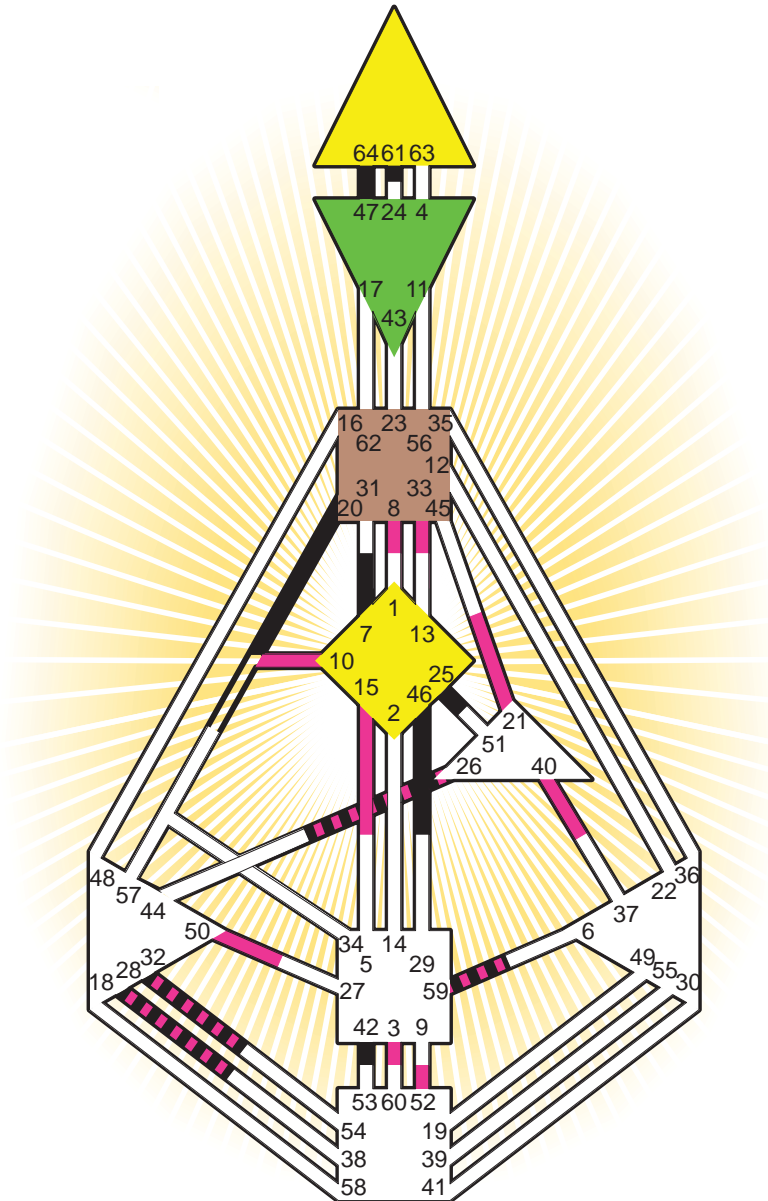

ZEN HUMAN DESIGN

INDIVIDUAL CHART

Andrea Bocelli

Personality

Lajatico, I
 22. September 1958
 05:15:00 MET
 04:15:00 GMT

Design

22. June 1958
 14:30:58 GMT

Rodden Rating **AA**

Definition Type

- No Definition
- Single Definition
- Split Definition
- Triple Split Definition
- Quadruple Split Definition

Mode

- To Wait
- To Do

Defined Centers

- Throat
- Head
- Ji
- Heart
- Sacral
- Root

Awareness

- Mental (Ajna)
- Intuitive (Spleen)
- Emotional (Solar Plexus)

	☉	⊕	☾	♋	♌	♍	♎	♏	♐	♑	♒	♓	
Personality	46.1	25.1	61.4	32.2	42.2	47.1	64.5	20.1	28.1	26.3	7.2	28.2	59.3
Design	15.3	10.3	40.2	50.4	3.4	52.2	8.1	21.2	32.2	26.6	33.2	28.1	59.1